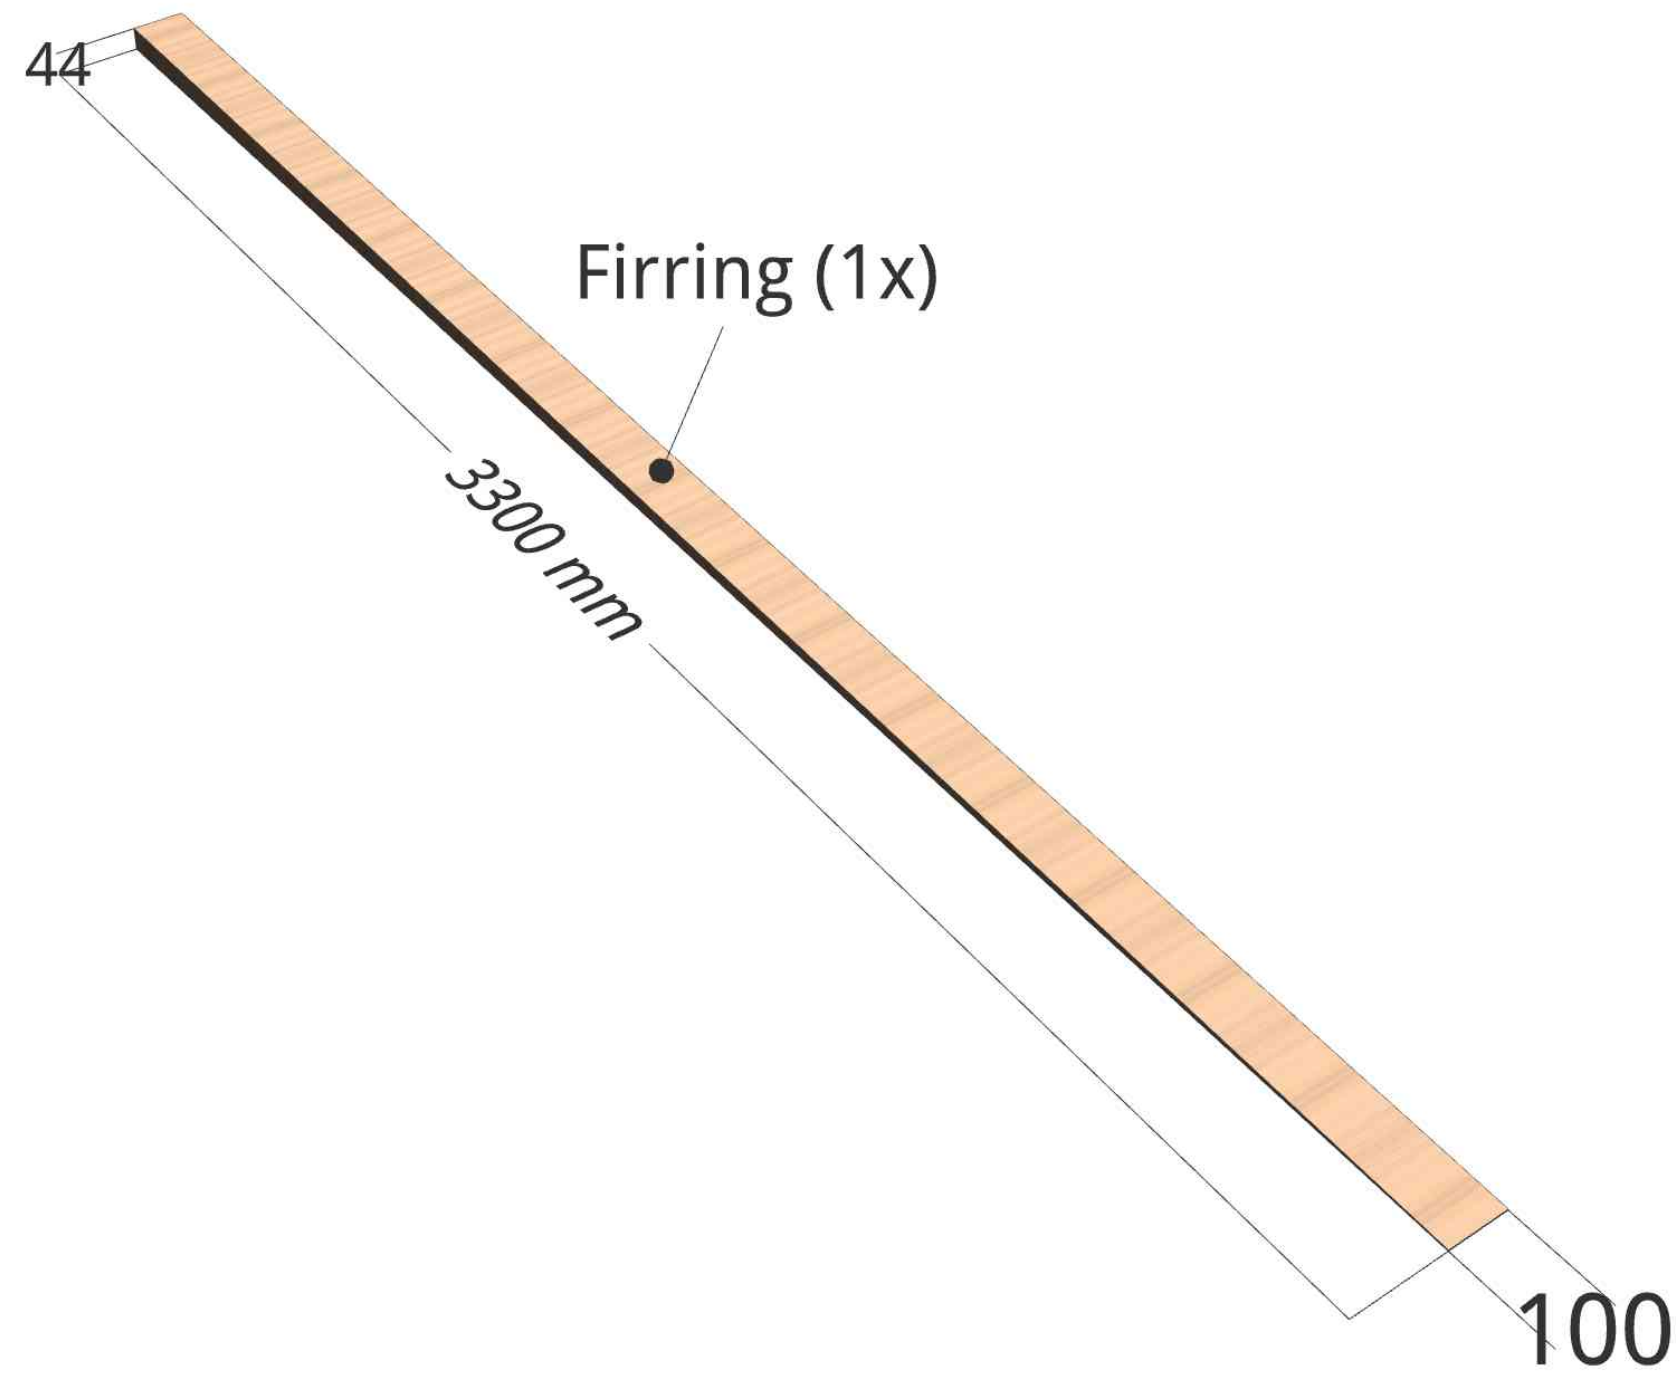

Date Issued:
Thursday, 29 September 2022

Page Number:
16

Created By:
gardenroomplanner.com

Notes:

Drawing Title:
Firing 2

Revision:
0

Site Address:
25 Worple Road
London
SW19 4JG
Tel: +44 (0)1234 567890

Date Issued:
Thursday, 29 September 2022

Page Number:
17

Created By:
gardenroomplanner.com

Notes:

Drawing Title:
Overhang Detail

Revision:
0

Site Address:
25 Worple Road
London
SW19 4JG
Tel: +44 (0)1234 567890

Date Issued:
Thursday, 29 September 2022