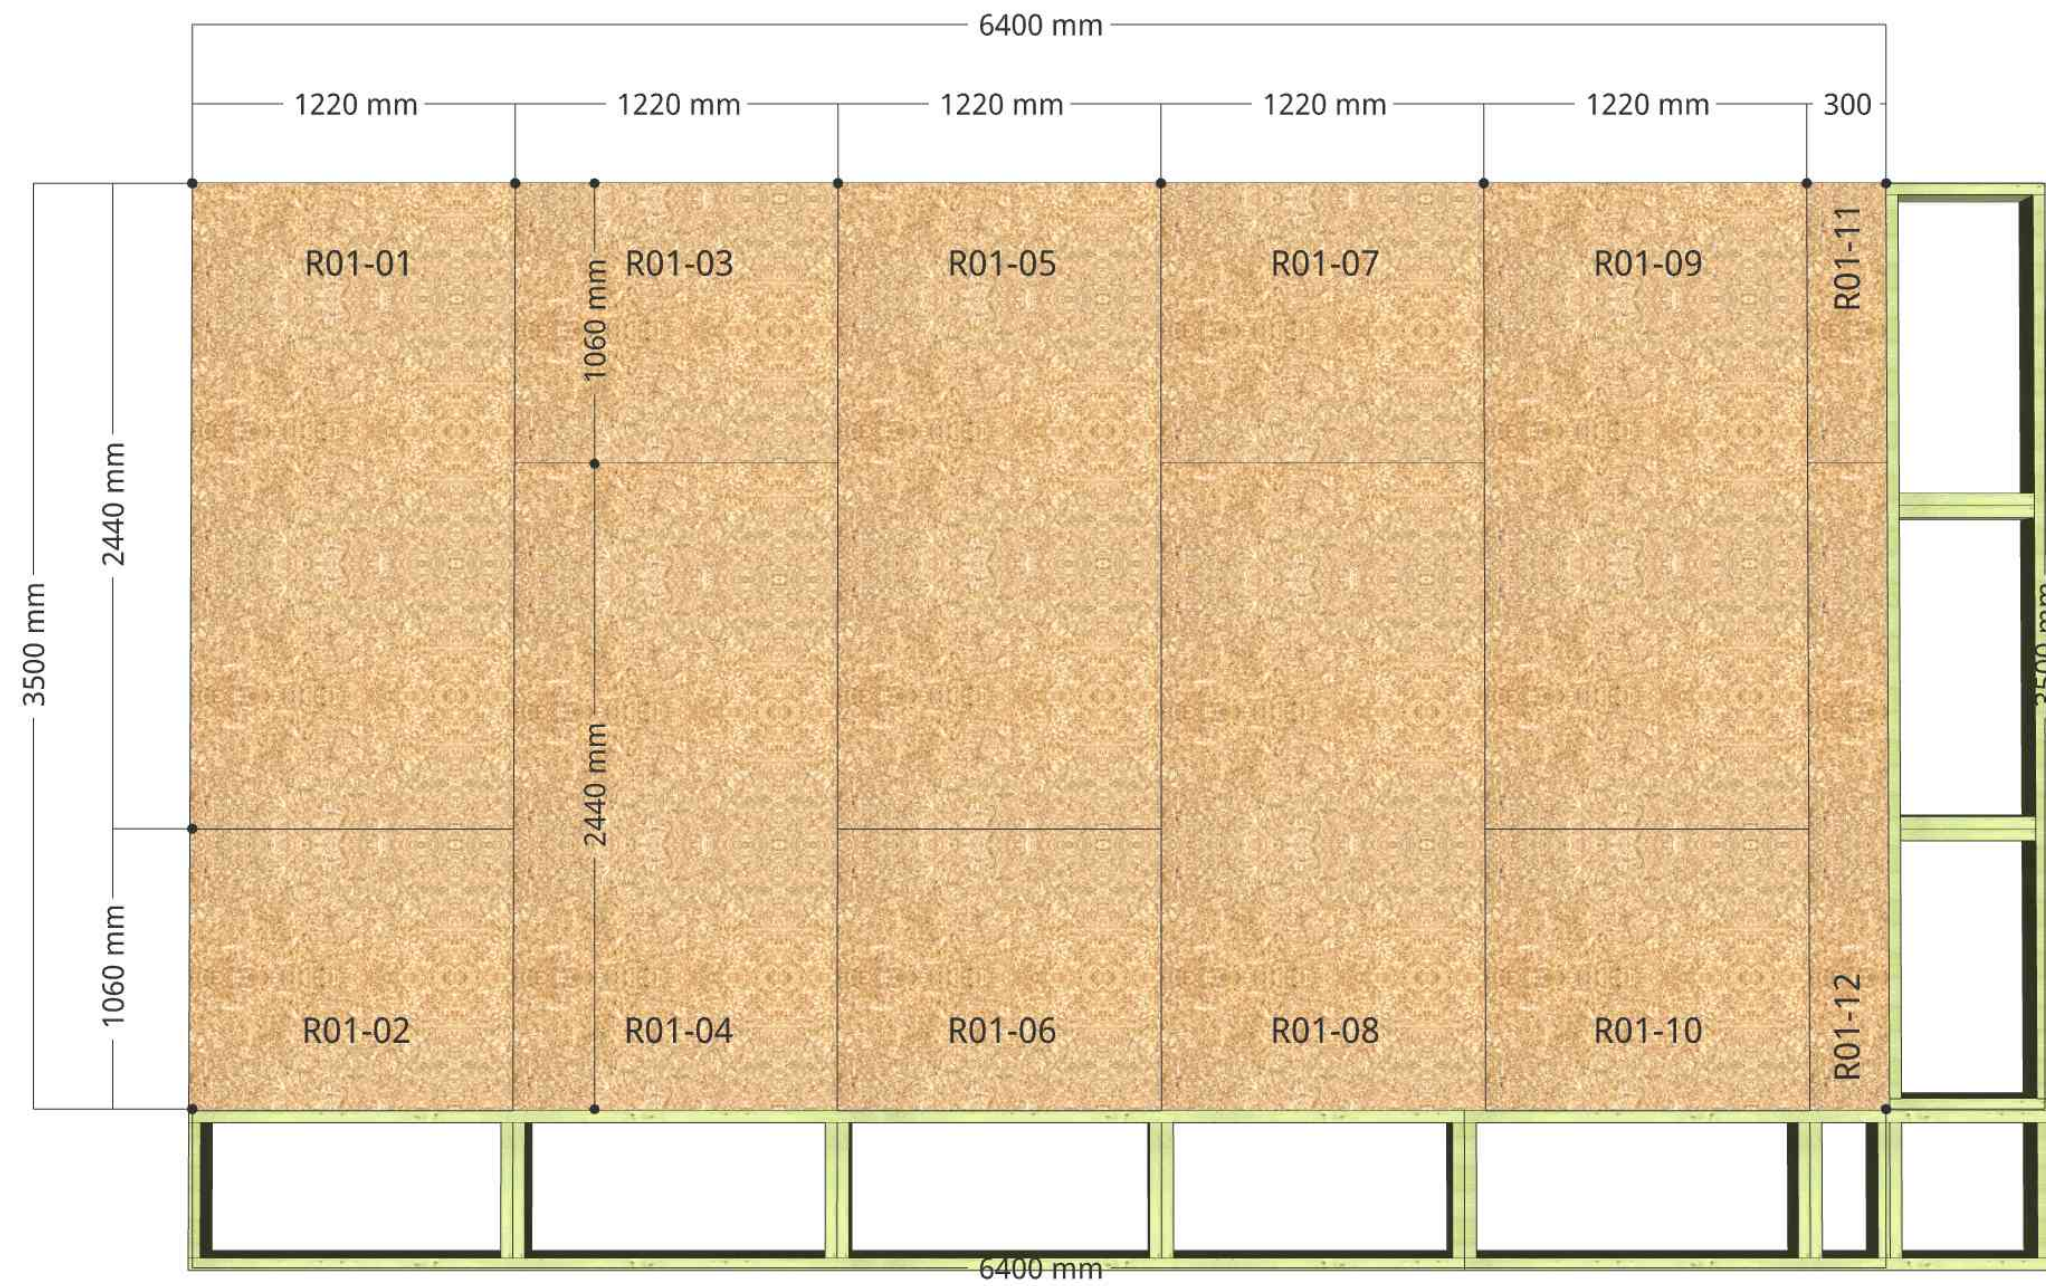

Notes:

CUSTOM STUDIO ROKO

Drawing Title:
Roof - SIP 150

Revision:
0

Site Address:
25 Worple Road
London
SW19 4JG
Tel: +44 (0)1234 567890

Date Issued:
Thursday, 29 September 2022

Page Number:
10

Created By:
gardenroomplanner.com

Notes:

Drawing Title:
Timber Detail

Revision:
0

Site Address:
25 Worple Road
London
SW19 4JG
Tel: +44 (0)1234 567890

Date Issued:
Thursday, 29 September 2022

Page Number:
11

Created By:
gardenroomplanner.com