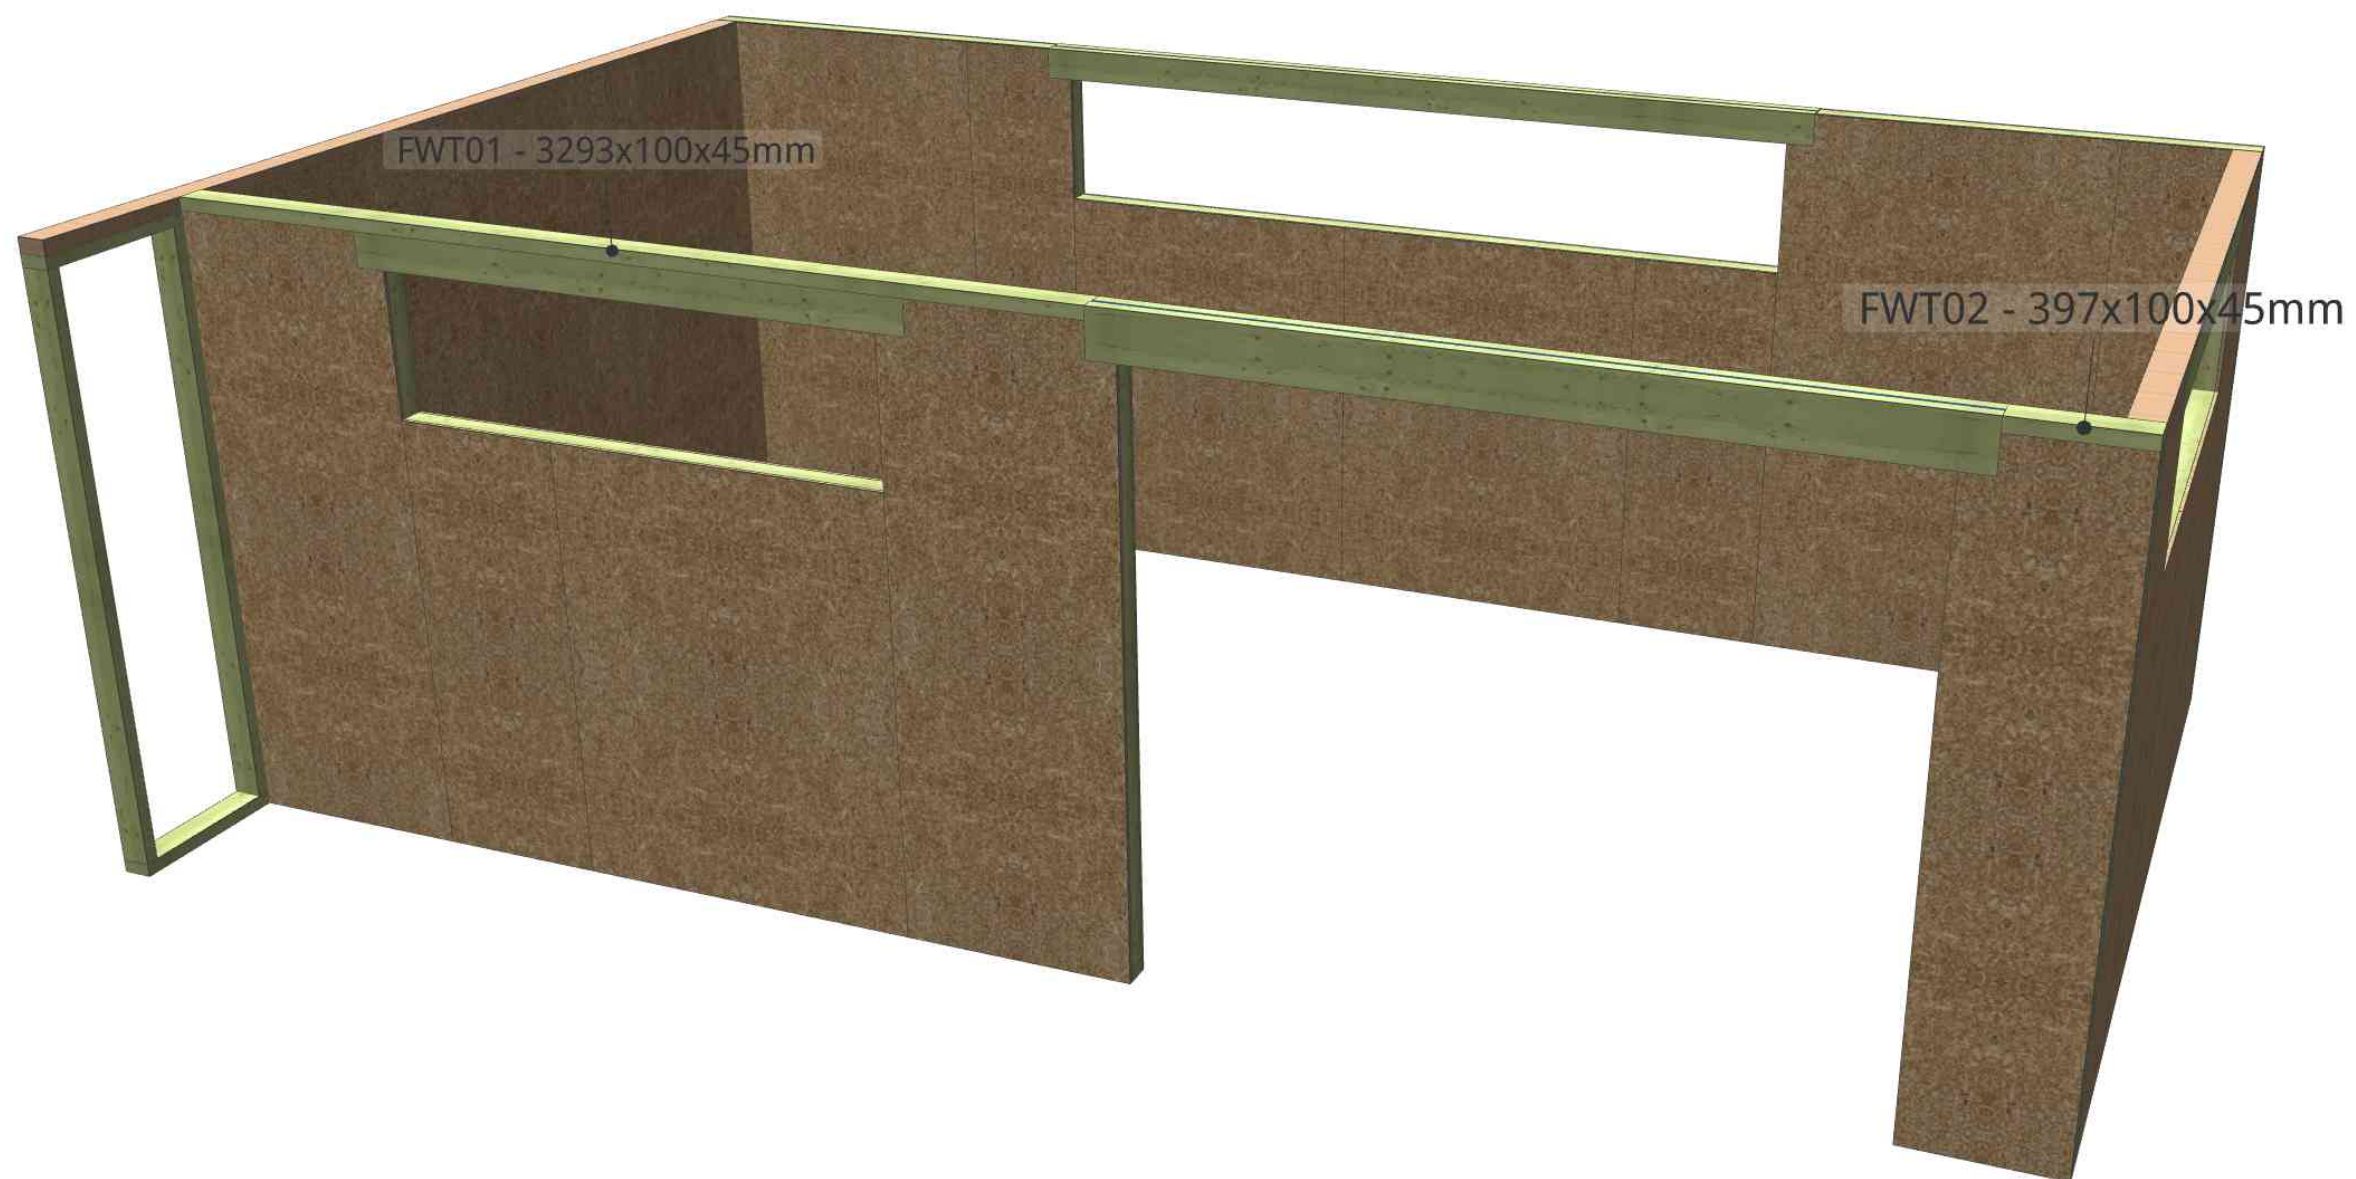

Notes:

Drawing Title:
Lintel 1

Revision:
0

Site Address:
25 Worple Road
London
SW19 4JG
Tel: +44 (0)1234 567890

Date Issued:
Thursday, 29 September 2022

Page Number:
12

Created By:
gardenroomplanner.com

Notes: