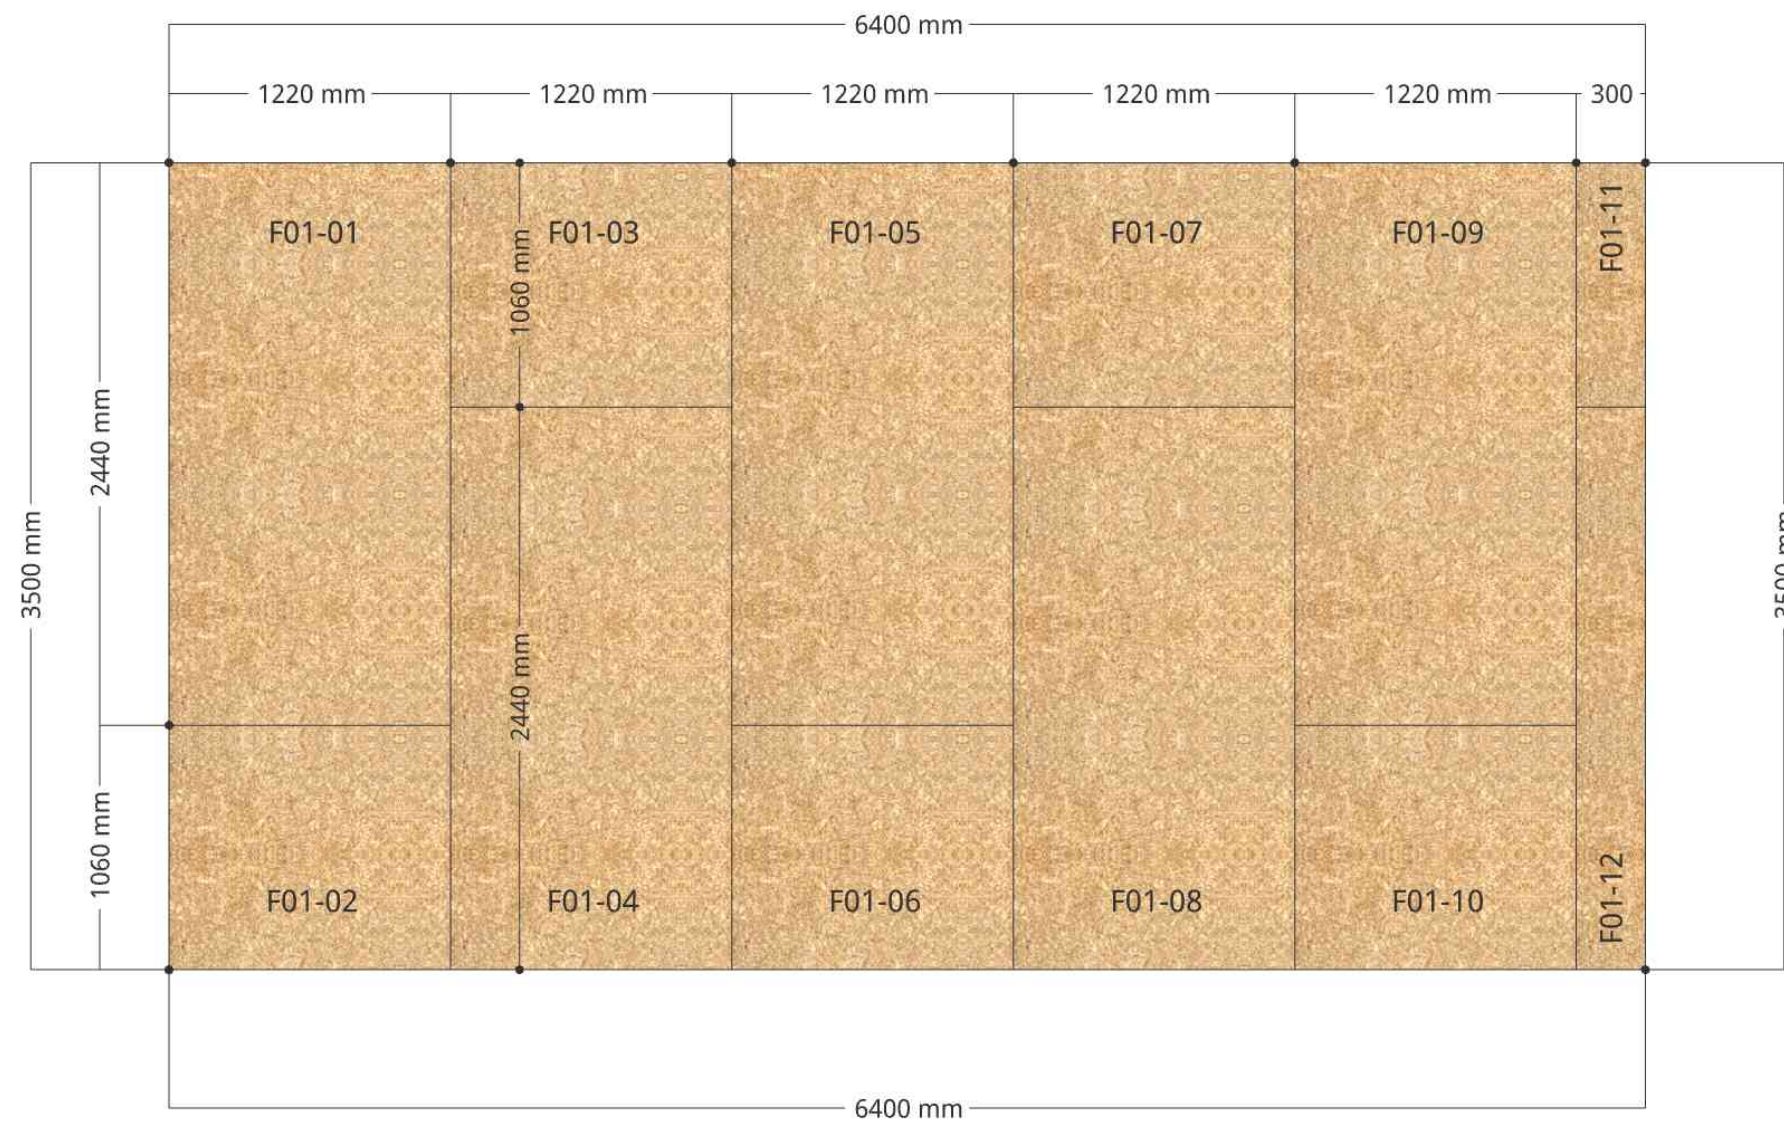

CUSTOM STUDIO ROKO

Drawing Title:
Floor - SIP100

Revision:
0

Site Address:
25 Worple Road
London
SW19 4JG
Tel: +44 (0)1234 567890

Date Issued:
Thursday, 29 September 2022

Page Number:
5

Created By:
gardenroomplanner.com

Notes: