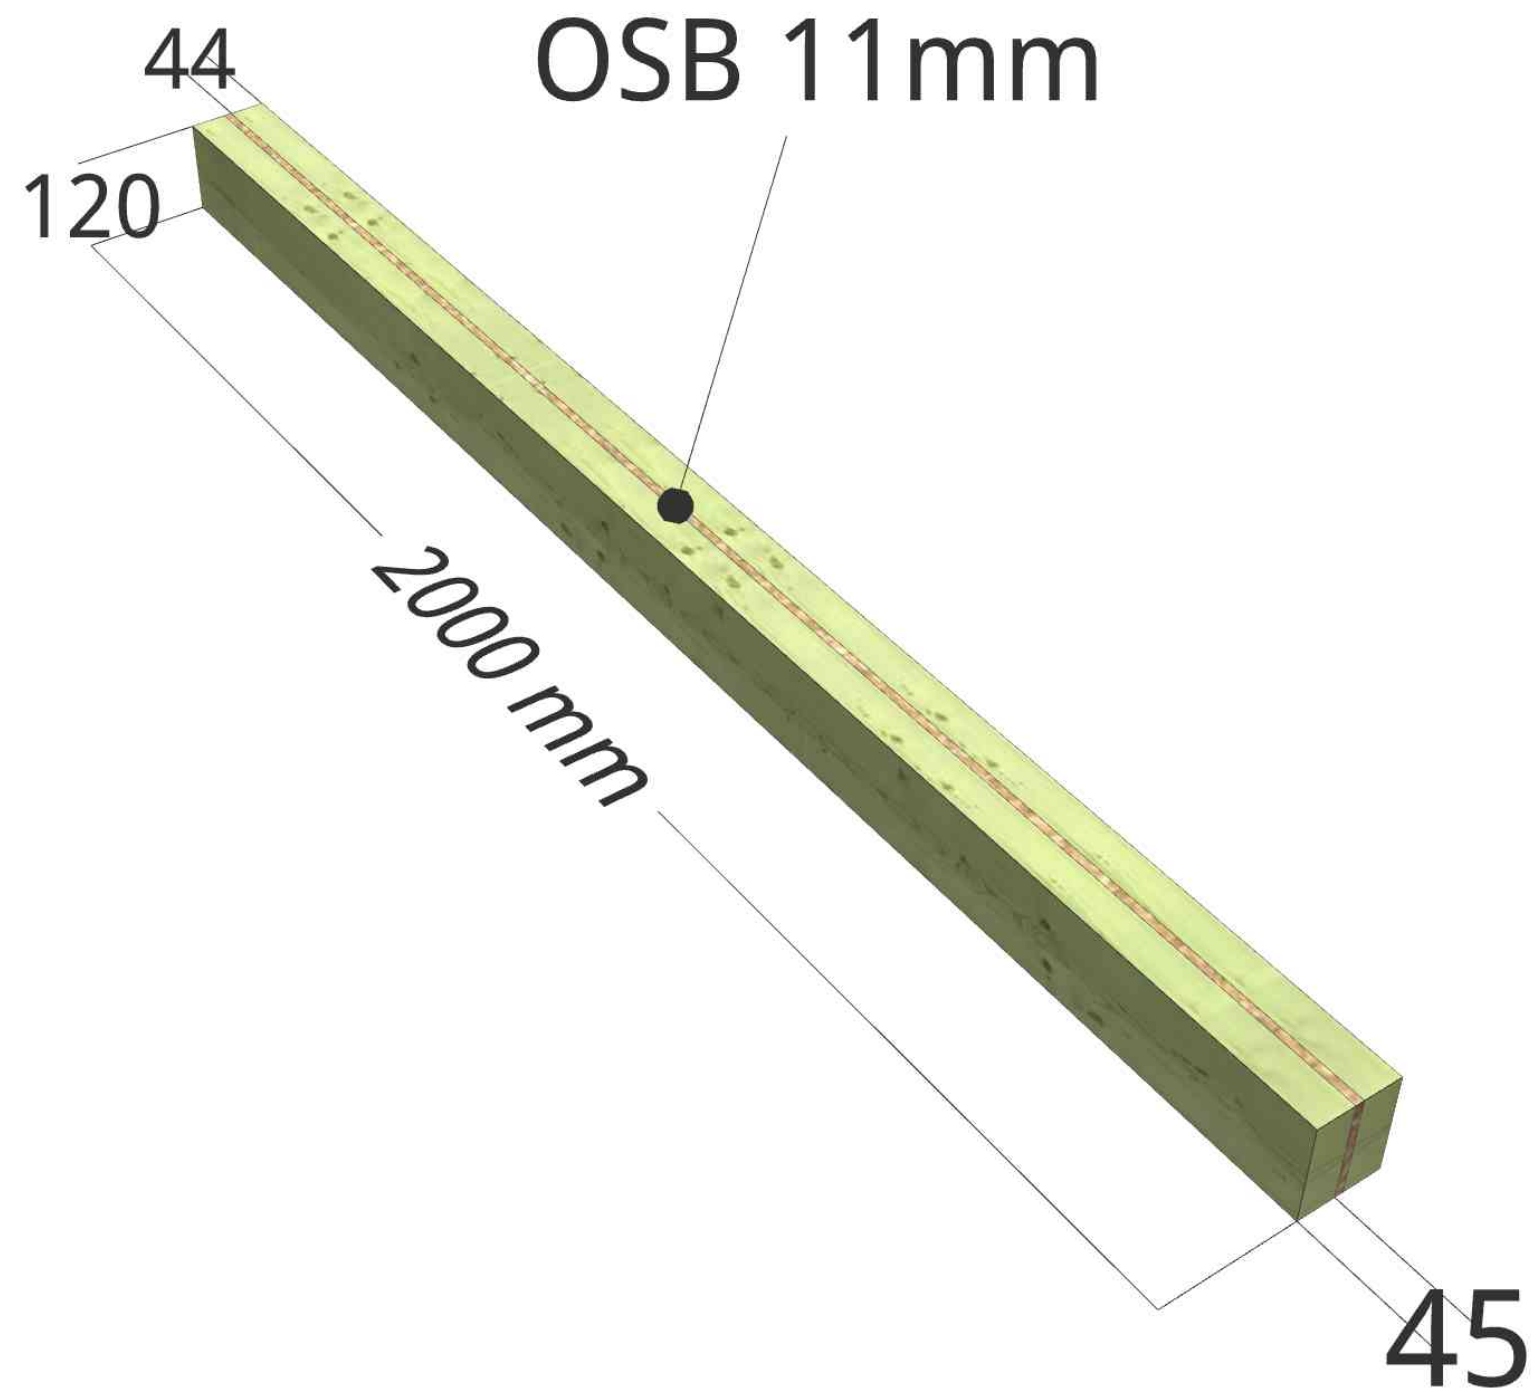

Notes:

Drawing Title:
Lintel 1

Revision:
0

Site Address:
25 Worple Road
London
SW19 4JG
Tel: +44 (0)1234 567890

Date Issued:
Thursday, 29 September 2022

Page Number:
12

Created By:
gardenroomplanner.com

Notes: