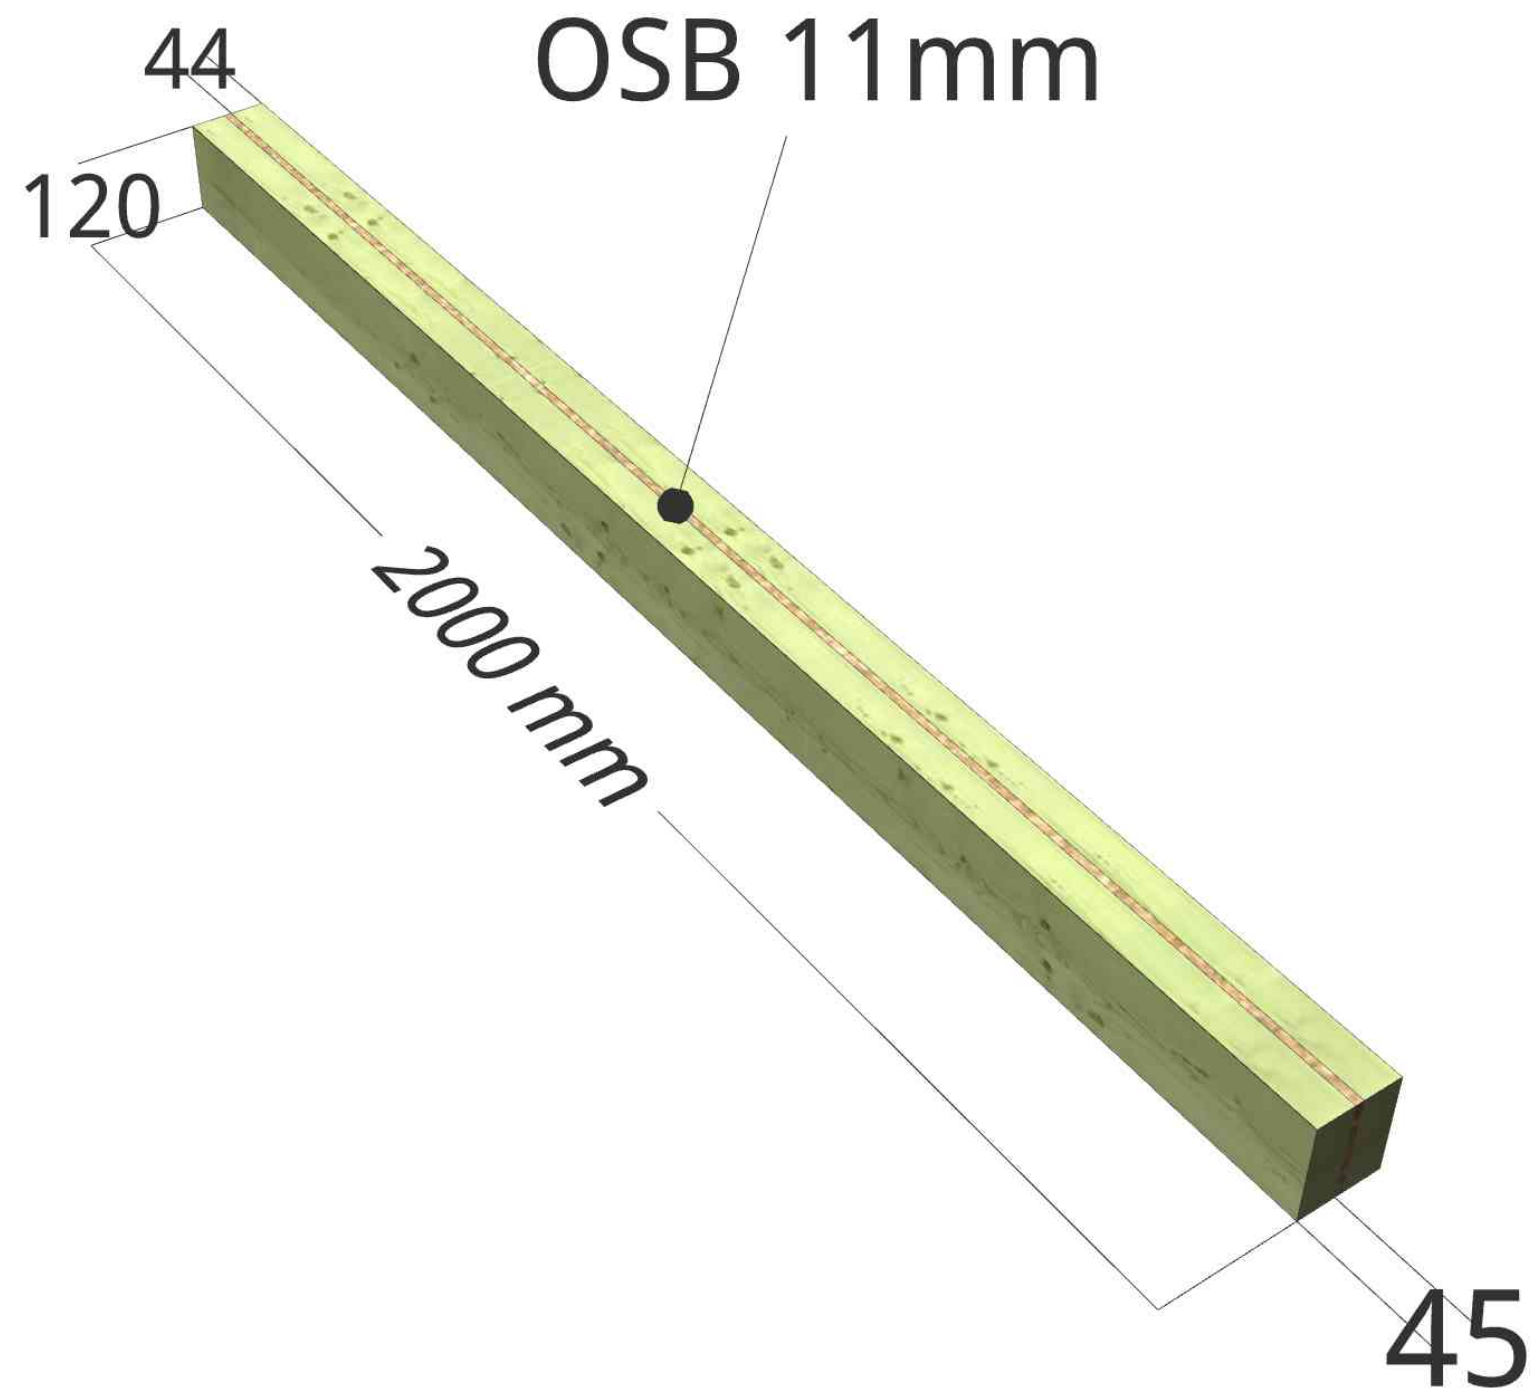

Drawing Title:
Lintel 4

Revision:
0

Site Address:
25 Worple Road
London
SW19 4JG
Tel: +44 (0)1234 567890

Date Issued:
Thursday, 29 September 2022

Page Number:
15

Created By:
gardenroomplanner.com

Notes: