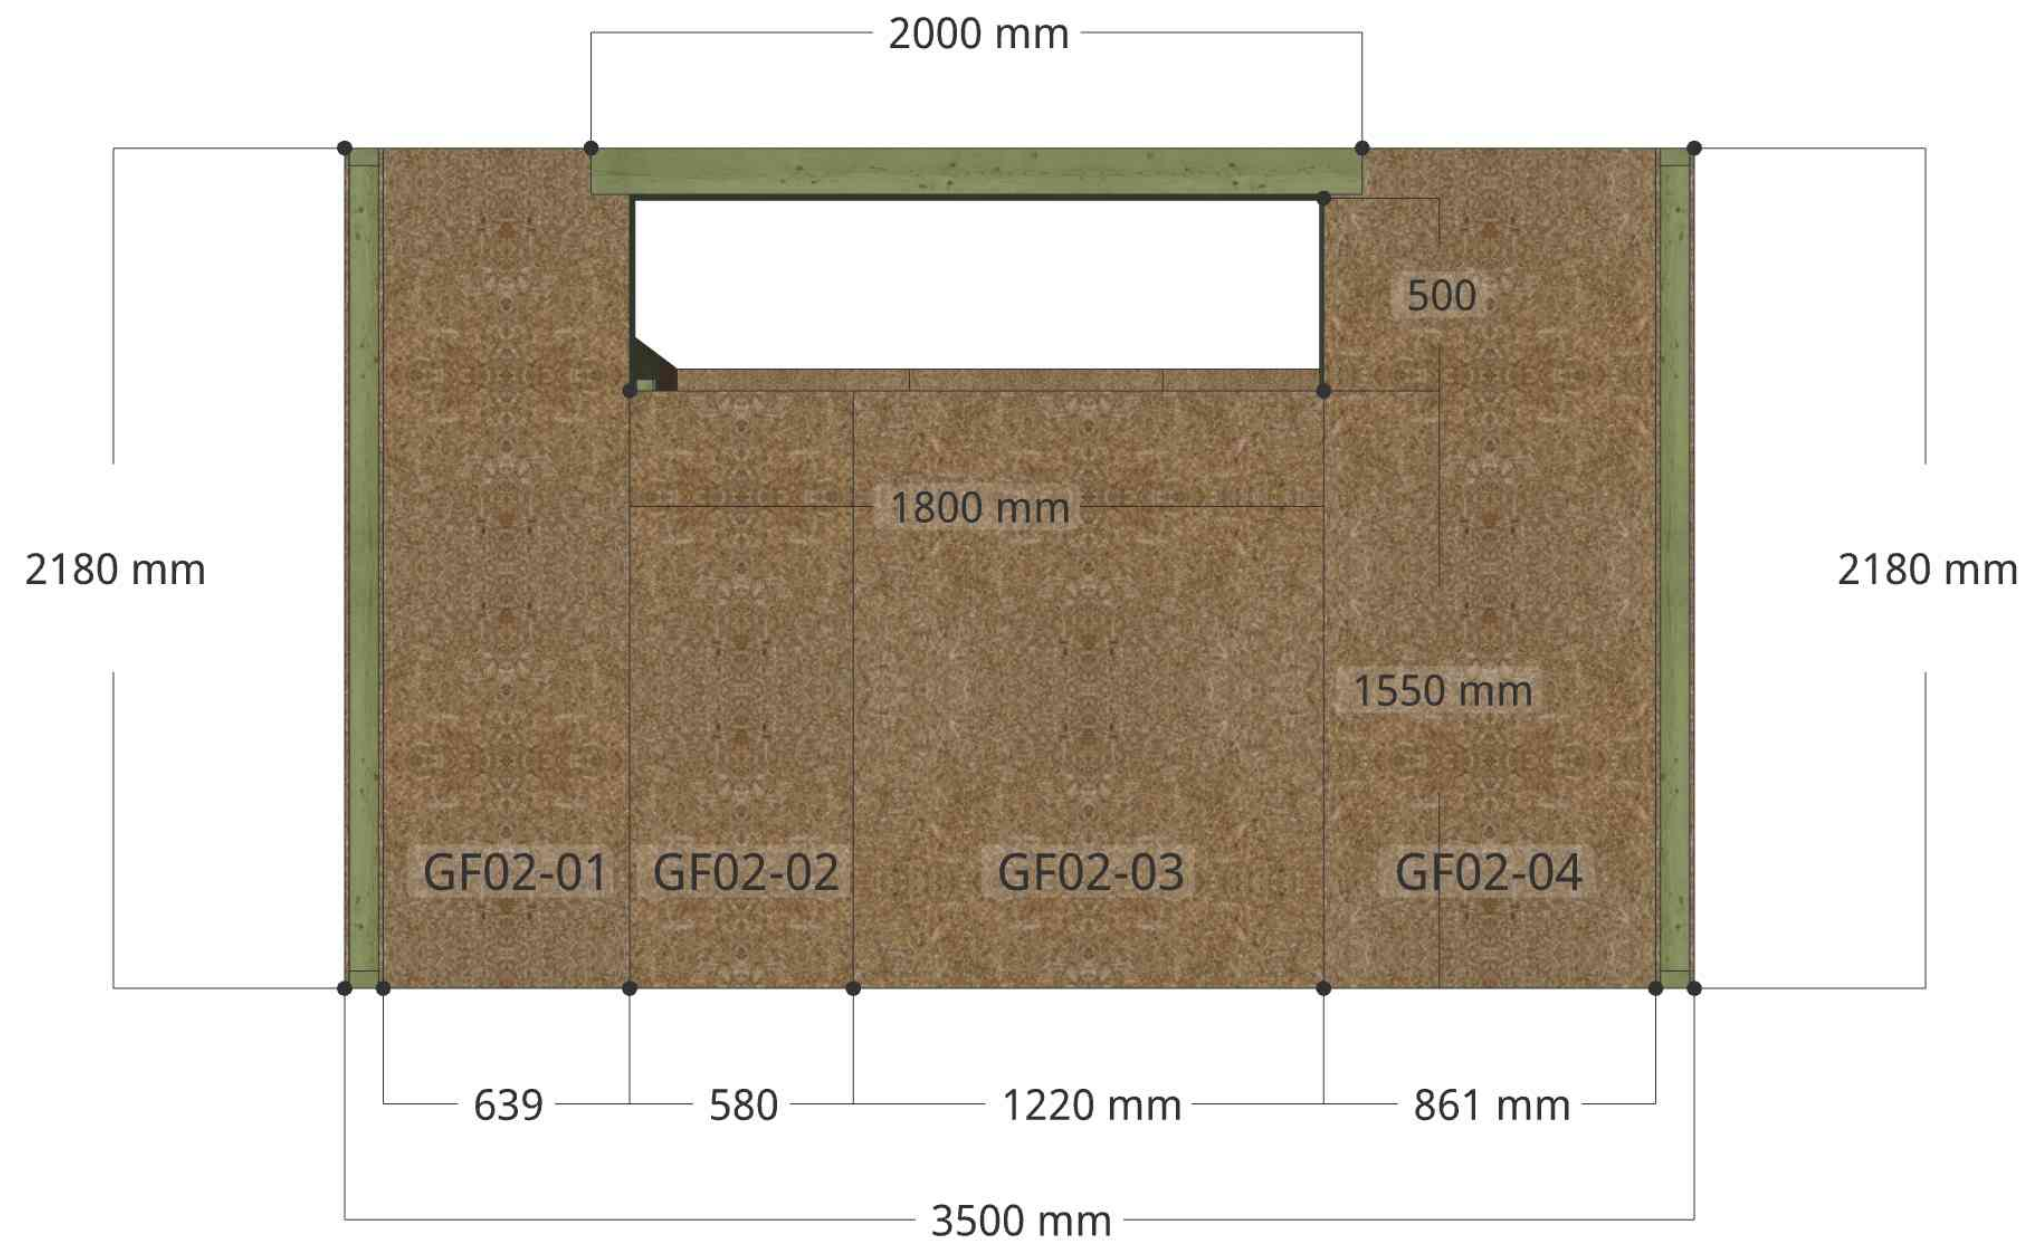

Drawing Title:
GF04 - SIP100

Revision:
0

Site Address:
25 Worple Road
London
SW19 4JG
Tel: +44 (0)1234 567890

Date Issued:
Thursday, 29 September 2022

Page Number:
9

Created By:
gardenroomplanner.com

Notes: