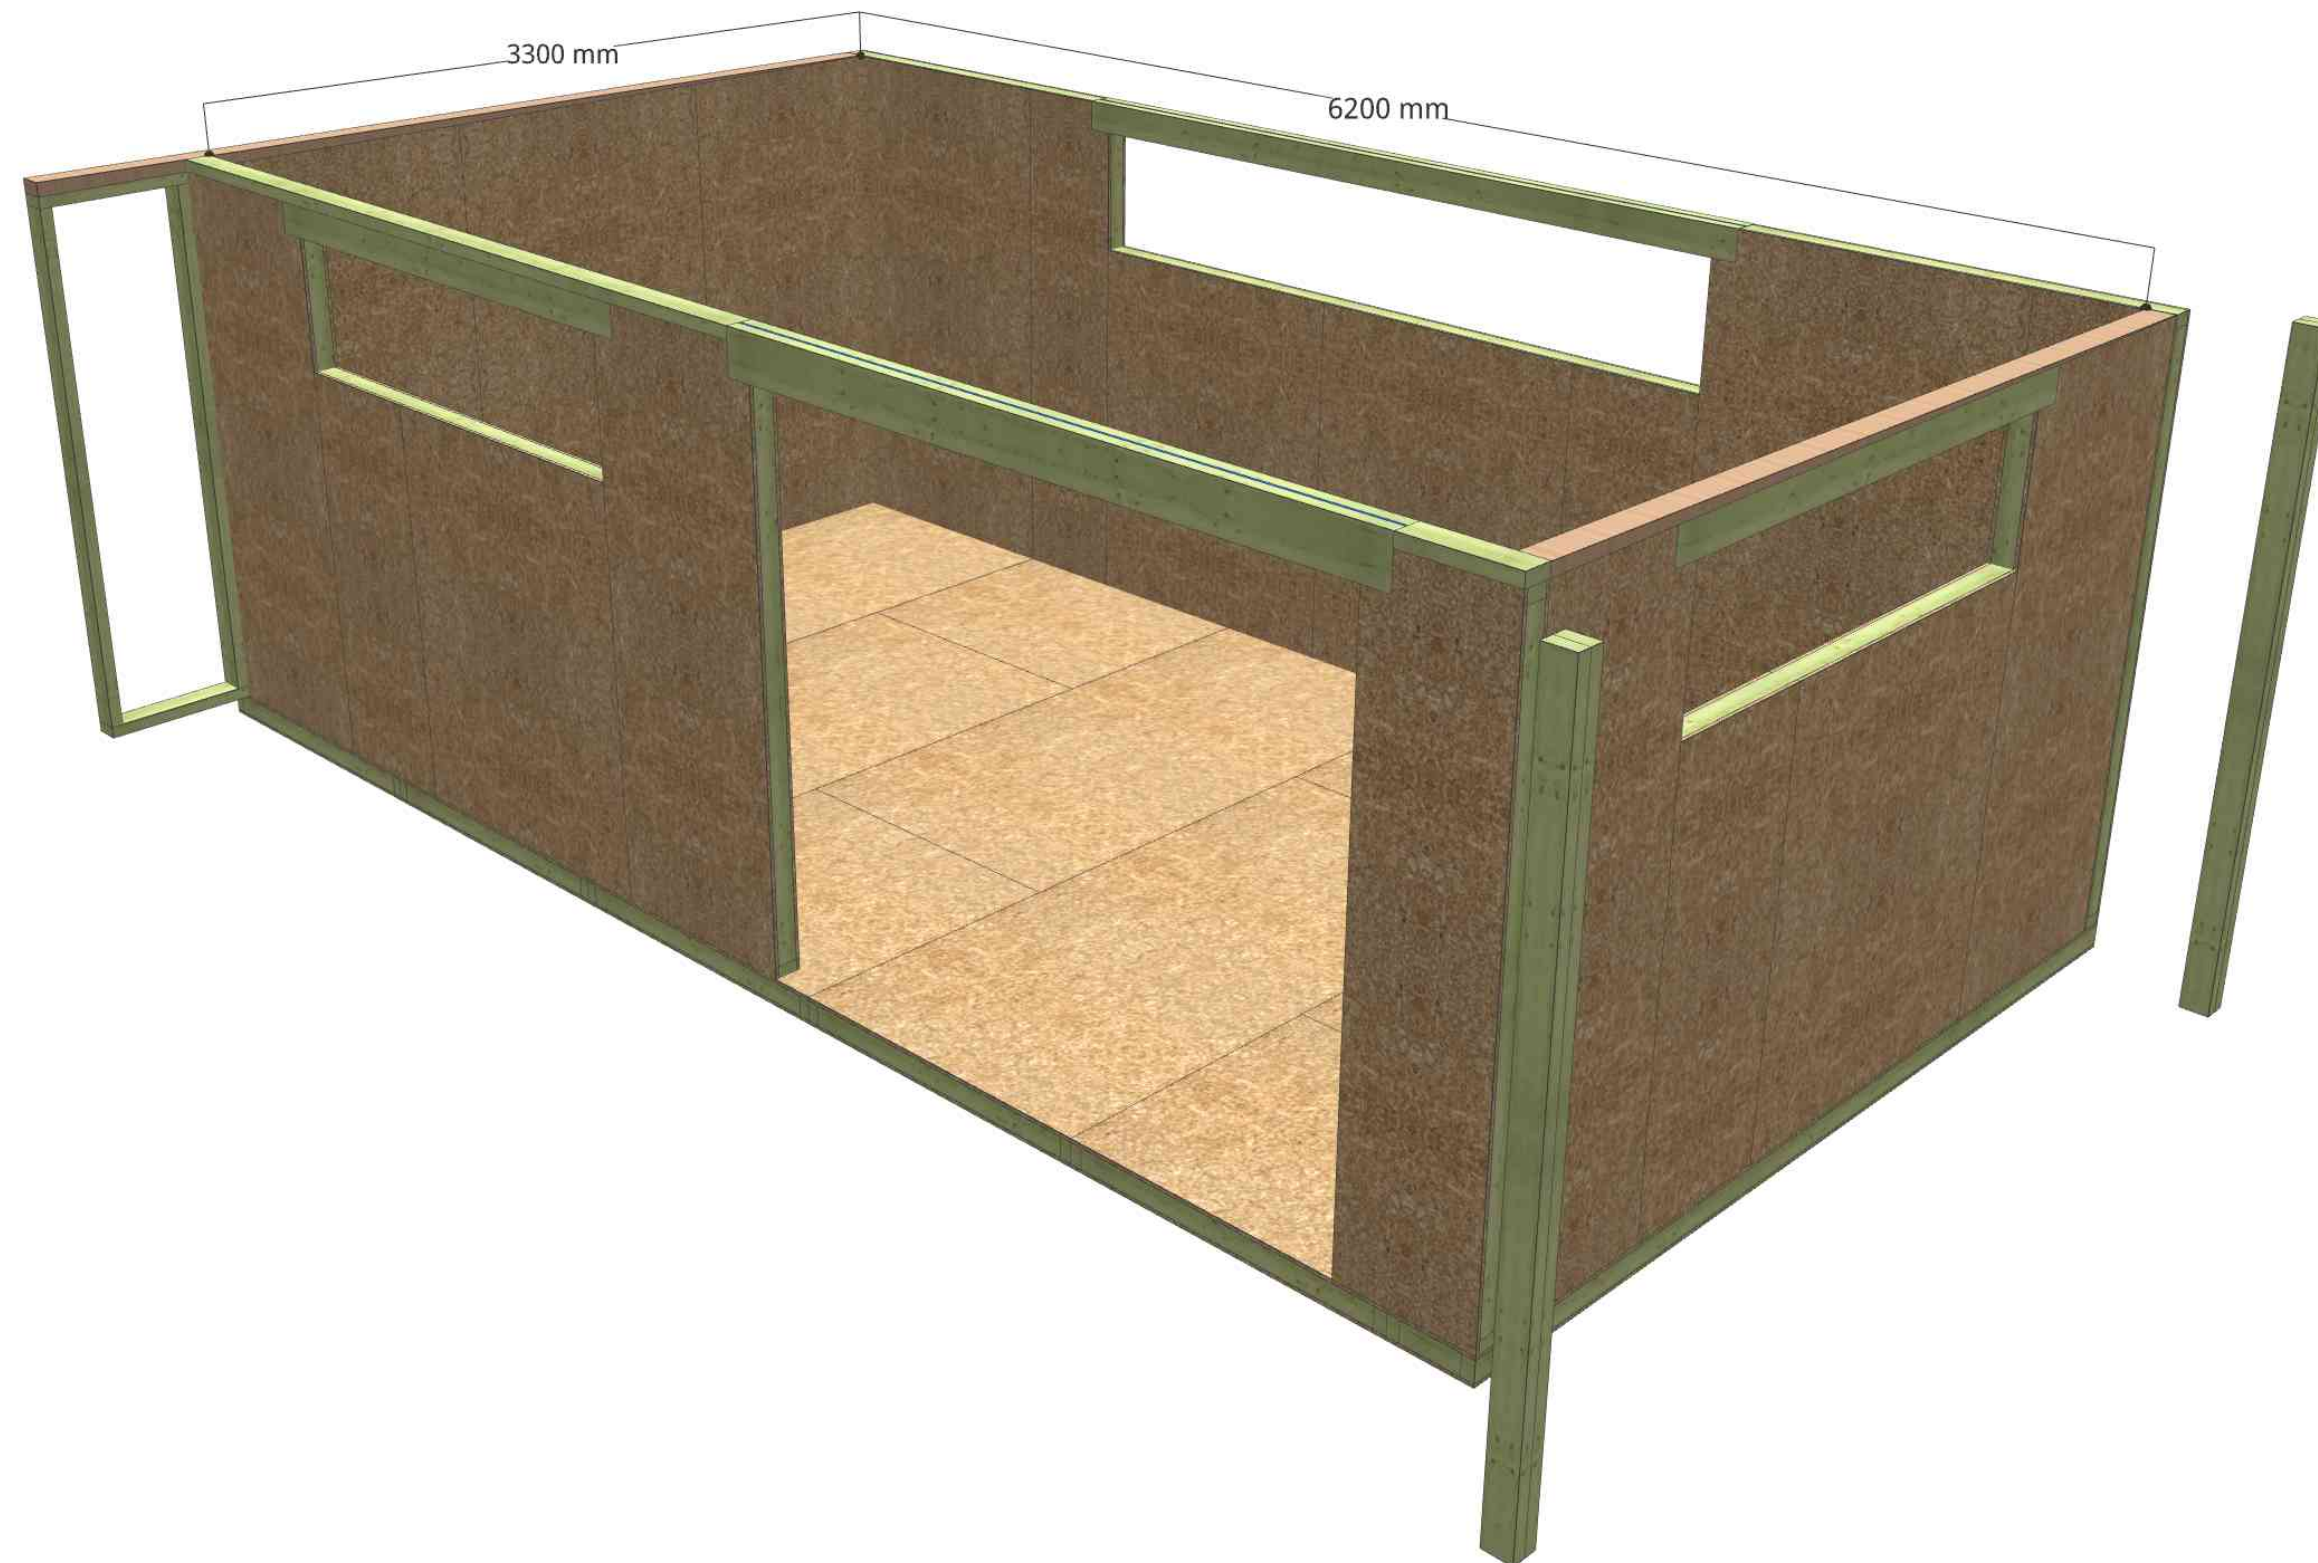

CUSTOM STUDIO ROKO

Drawing Title:
GA 3

Revision:
0

Site Address:
25 Worple Road
London
SW19 4JG
Tel: +44 (0)1234 567890

Date Issued:
Thursday, 29 September 2022

Page Number:
3

Created By:
gardenroomplanner.com

Notes: