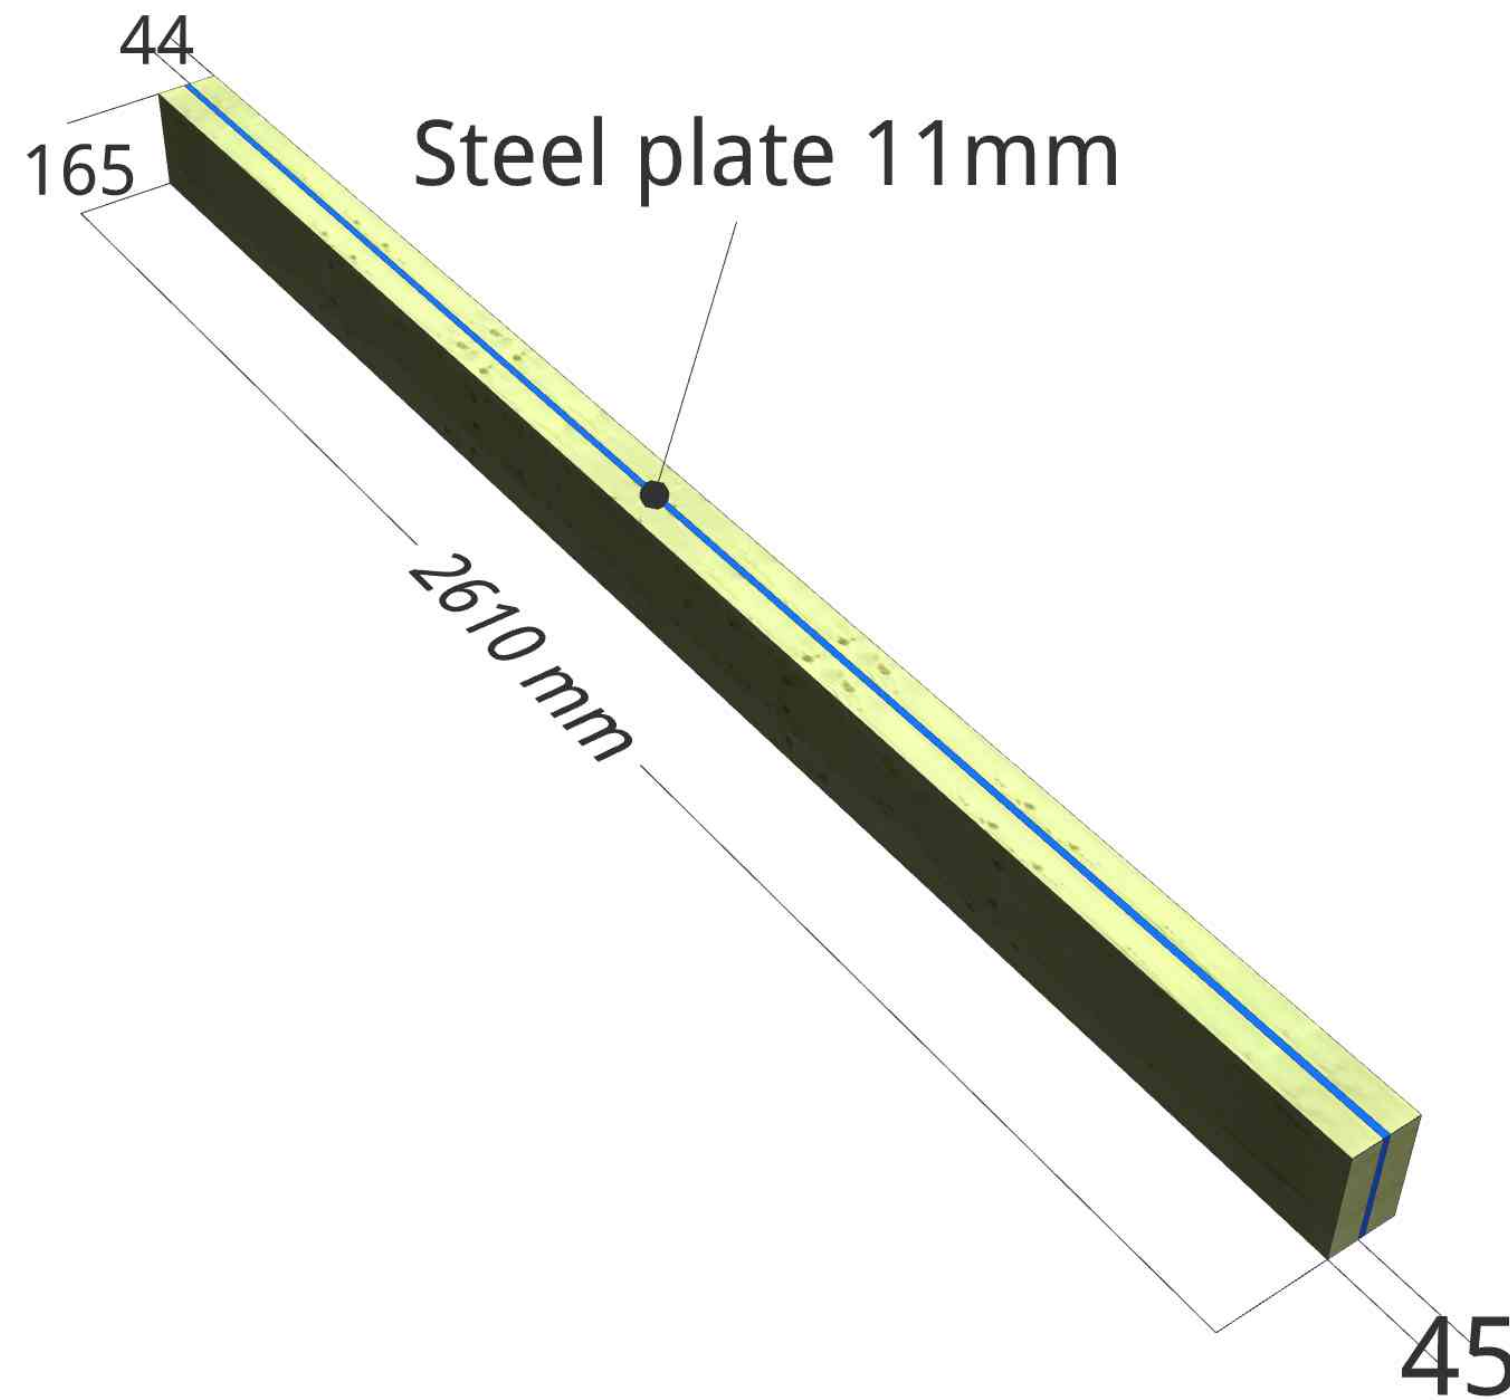

Revision:
0

Site Address:
25 Worple Road
London
SW19 4JG
Tel: +44 (0)1234 567890

Date Issued:
Thursday, 29 September 2022

Page Number:
14

Created By:
gardenroomplanner.com

Notes:

Drawing Title:
Lintel 4

Revision:
0