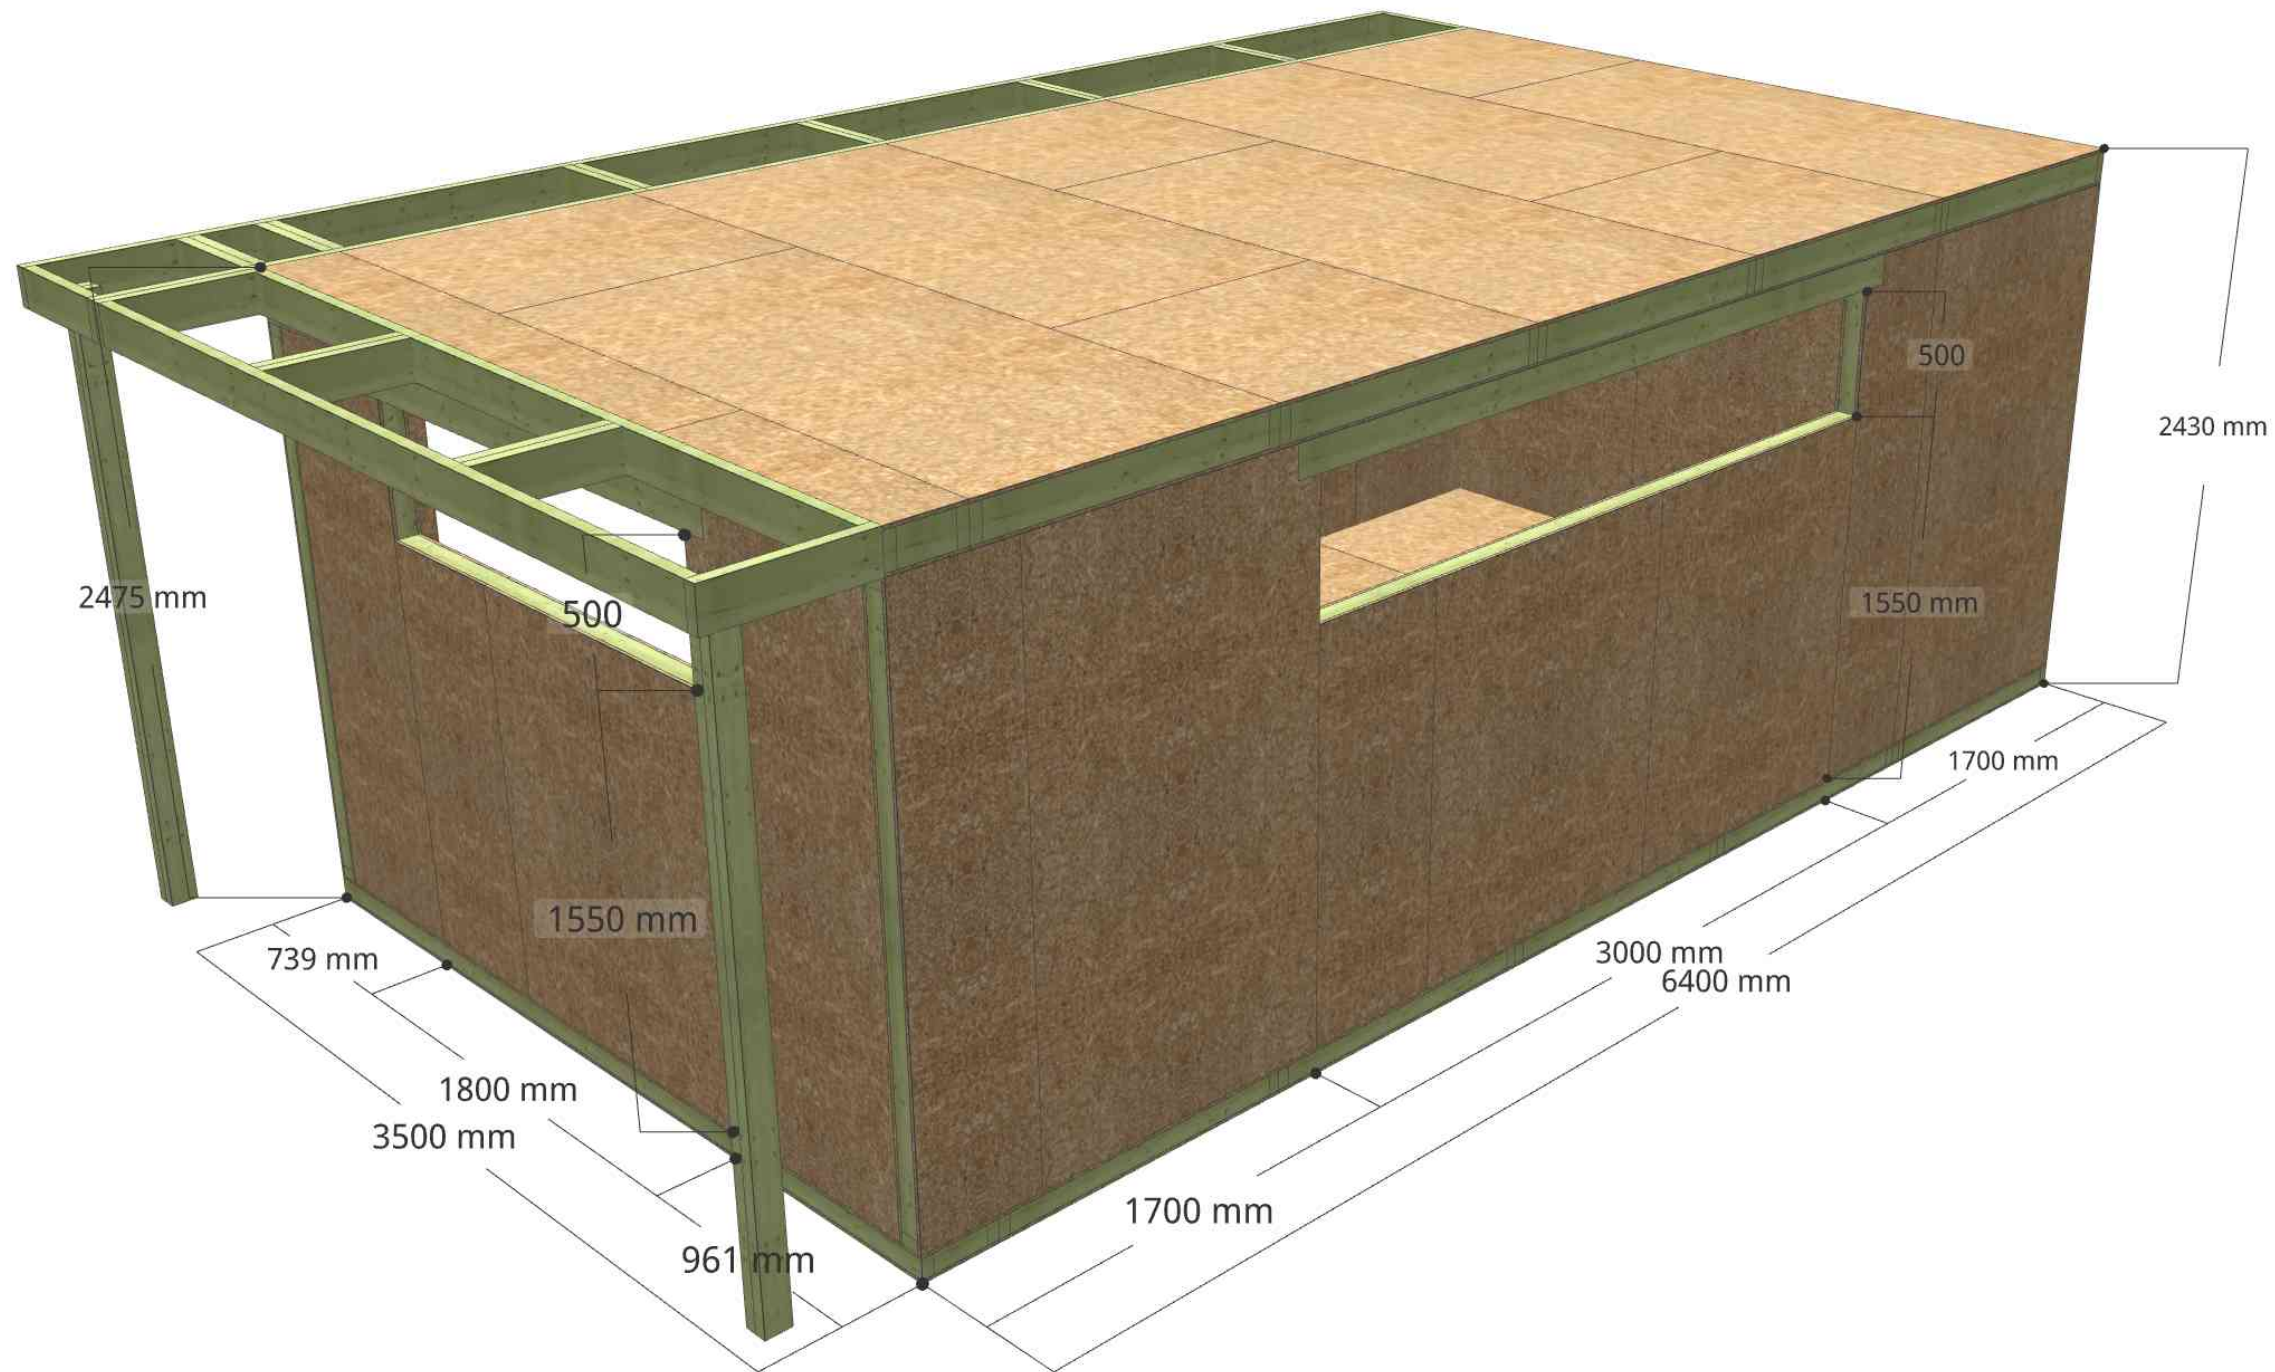

CUSTOM STUDIO ROKO

Drawing Title:
GA 2

Revision:
0

Site Address:
25 Worple Road
London
SW19 4JG
Tel: +44 (0)1234 567890

Date Issued:
Thursday, 29 September 2022

Page Number:
2

Created By:
gardenroomplanner.com

Notes: