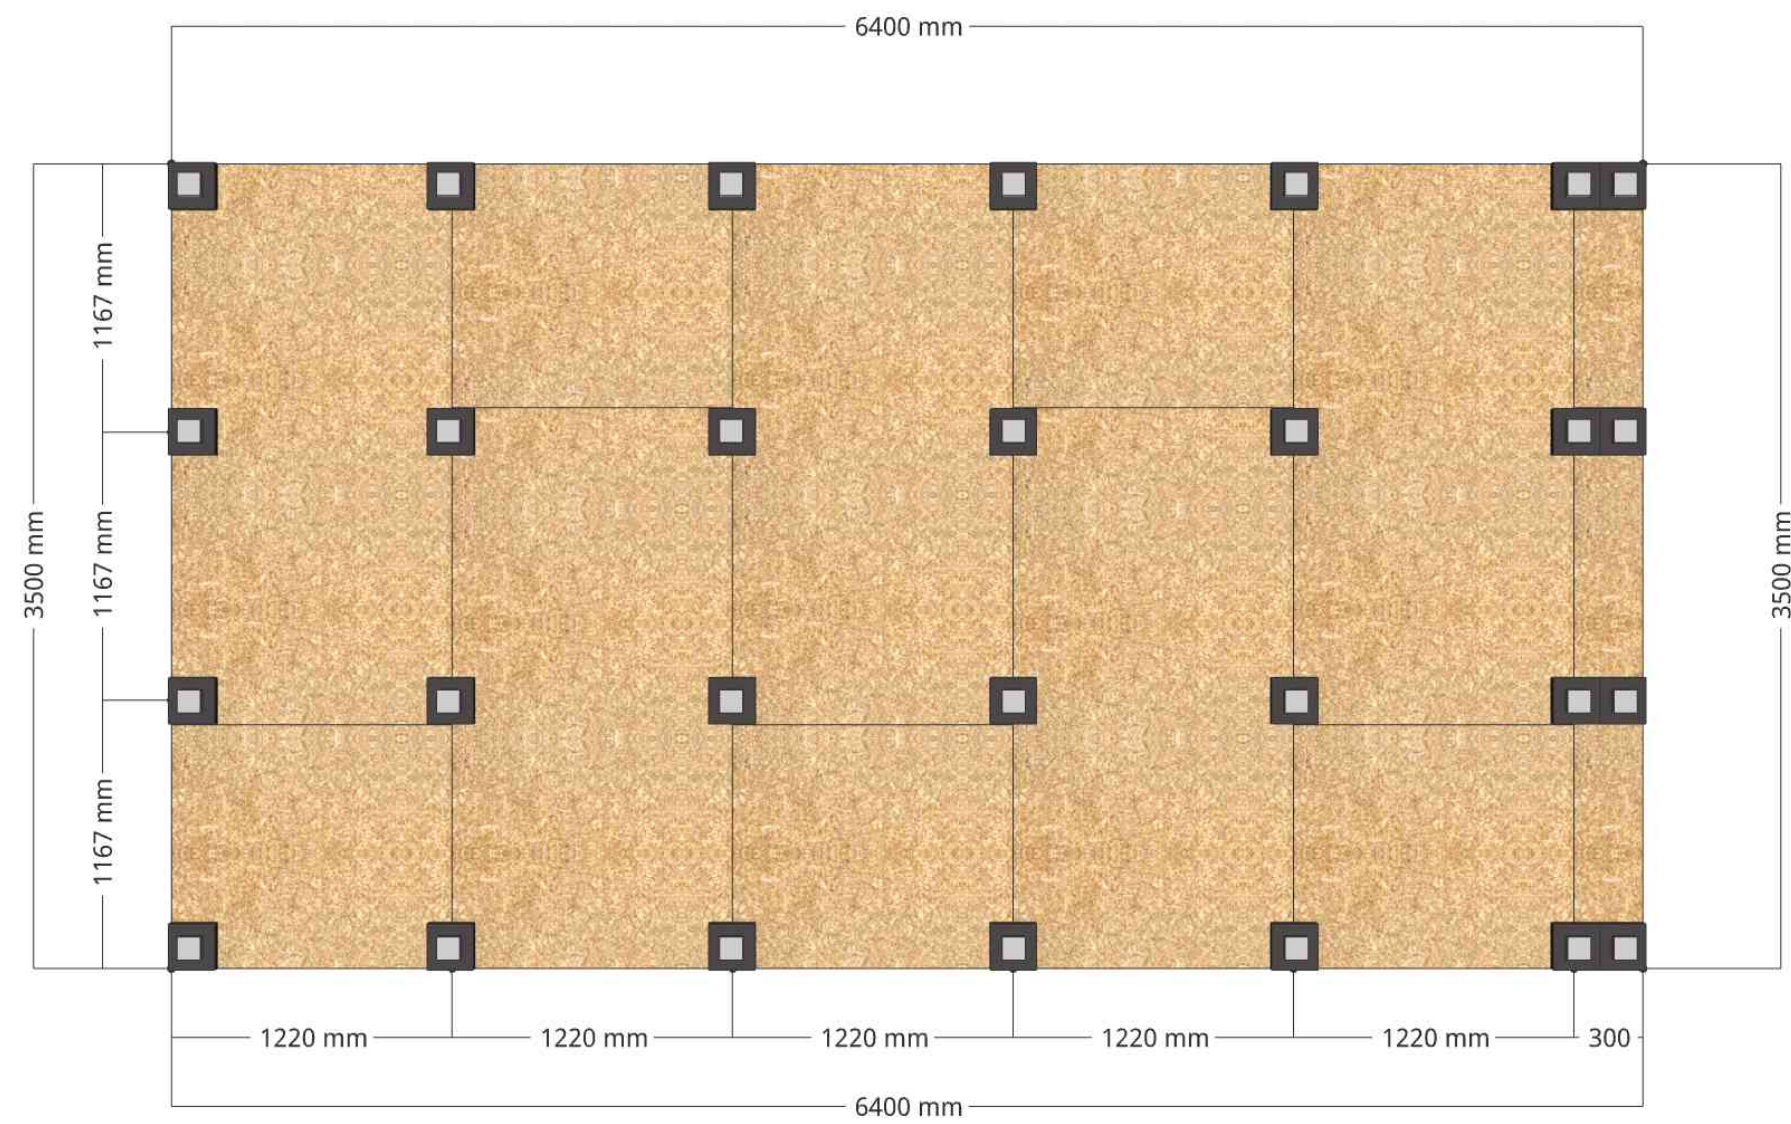

Notes:

CUSTOM STUDIO ROKO

Drawing Title:
Floor - SIP100

Revision:
0

Site Address:
25 Worple Road
London
SW19 4JG
Tel: +44 (0)1234 567890

Date Issued:
Thursday, 29 September 2022

Page Number:
5

Created By:
gardenroomplanner.com