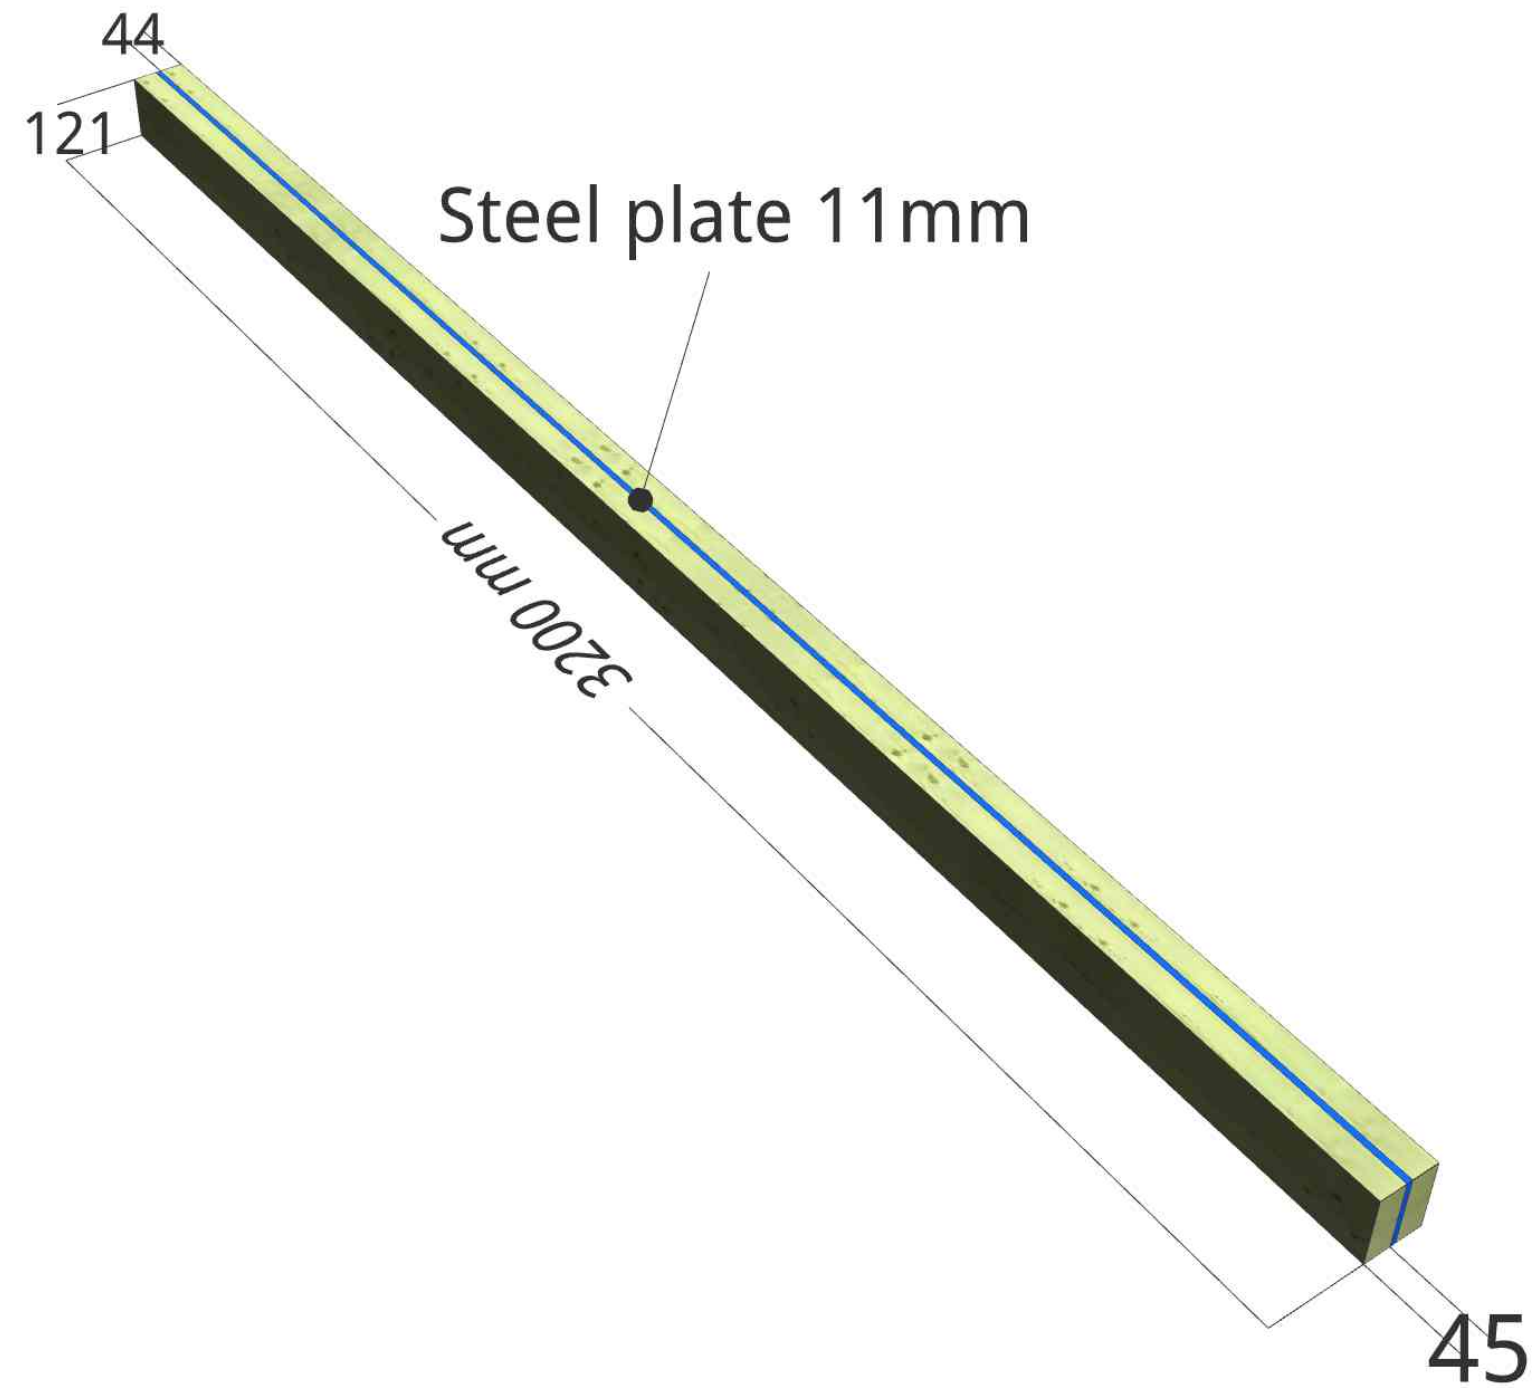

Drawing Title:
Lintel 2

Revision:
0

Site Address:
25 Worple Road
London
SW19 4JG
Tel: +44 (0)1234 567890

Date Issued:
Thursday, 29 September 2022

Page Number:
13

Created By:
gardenroomplanner.com

Notes:

Drawing Title:
Lintel 3