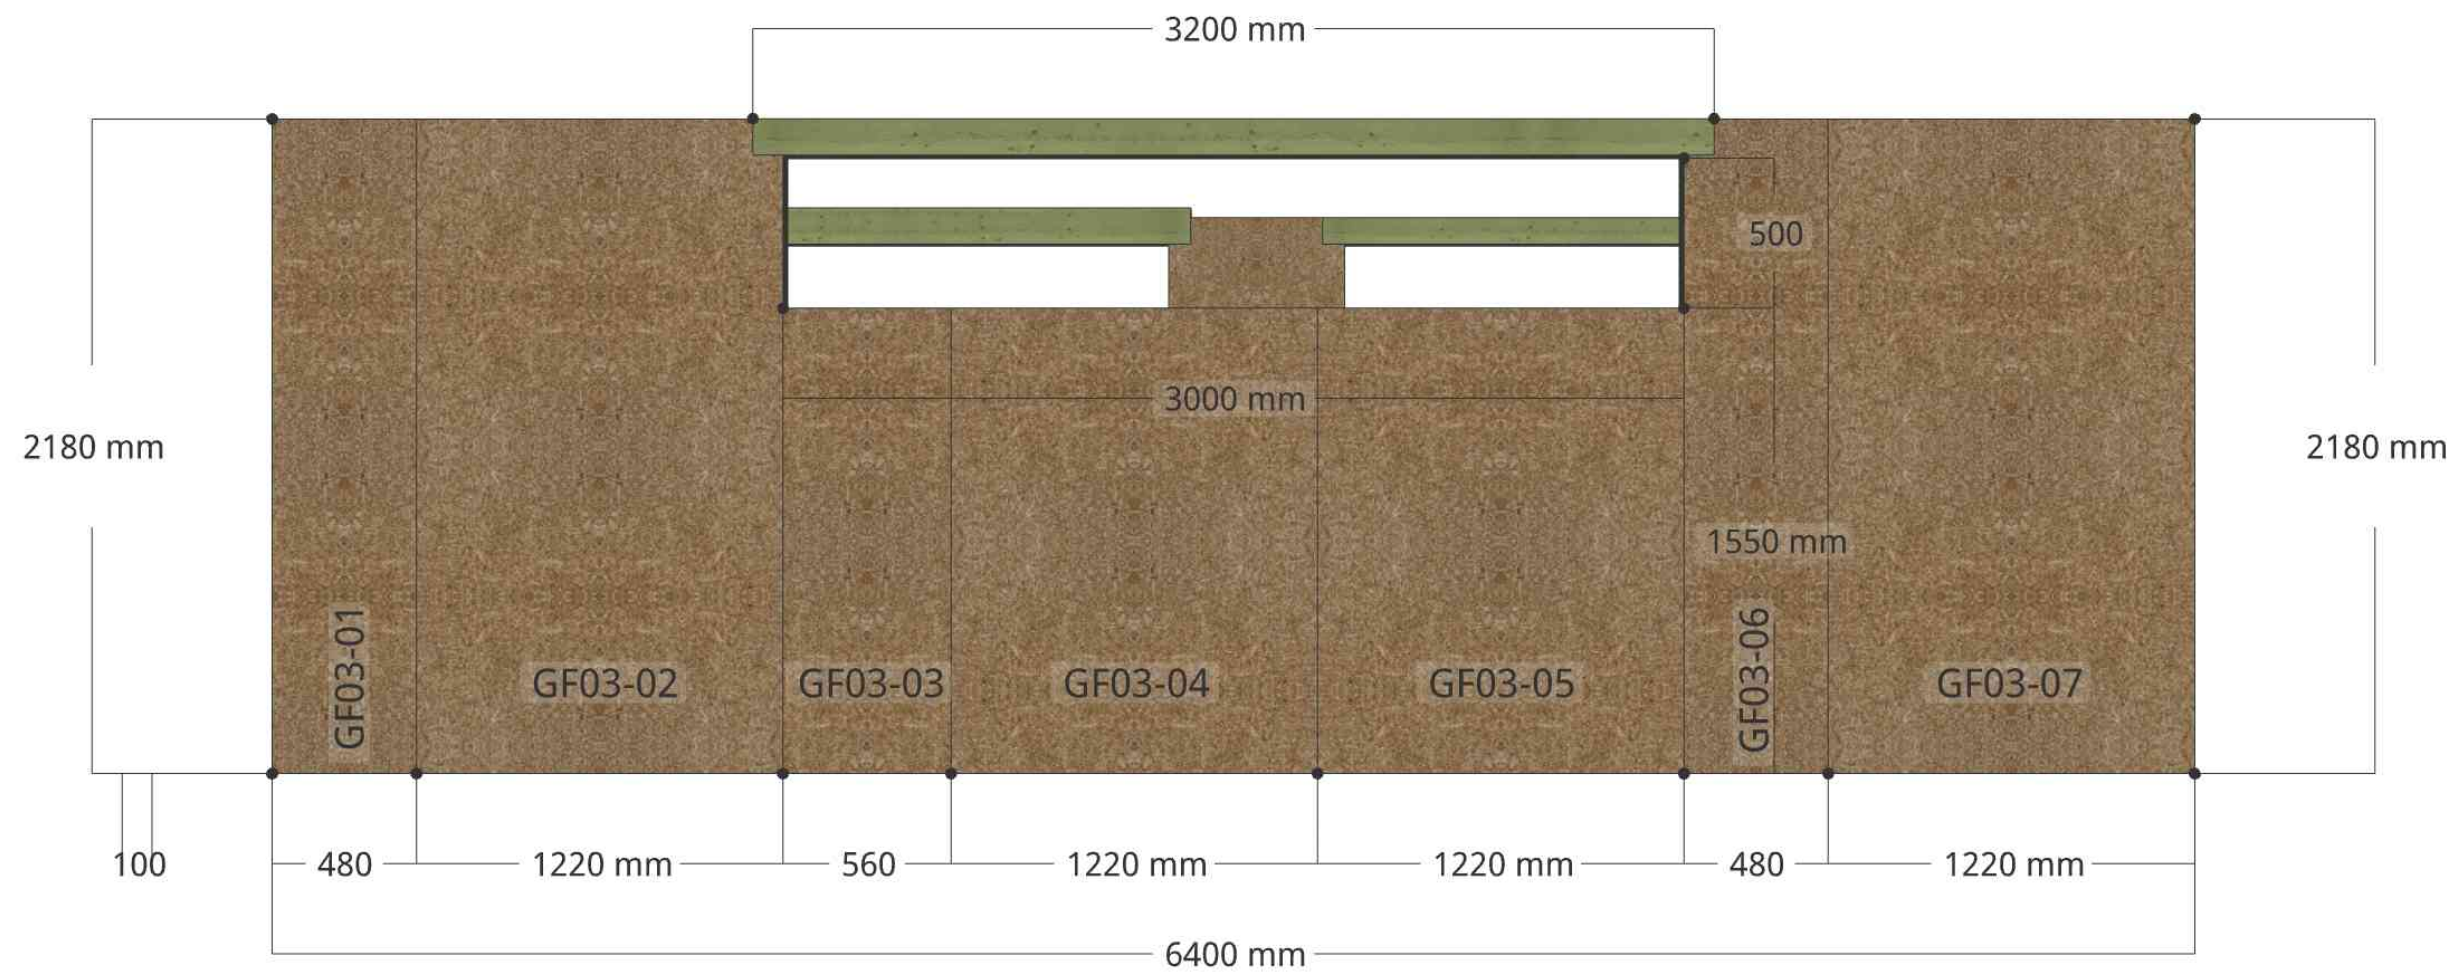

Drawing Title:
GF03 - SIP100

Revision:
0

Site Address:
25 Worple Road
London
SW19 4JG
Tel: +44 (0)1234 567890

Date Issued:
Thursday, 29 September 2022

Page Number:
8

Created By:
gardenroomplanner.com

Notes: