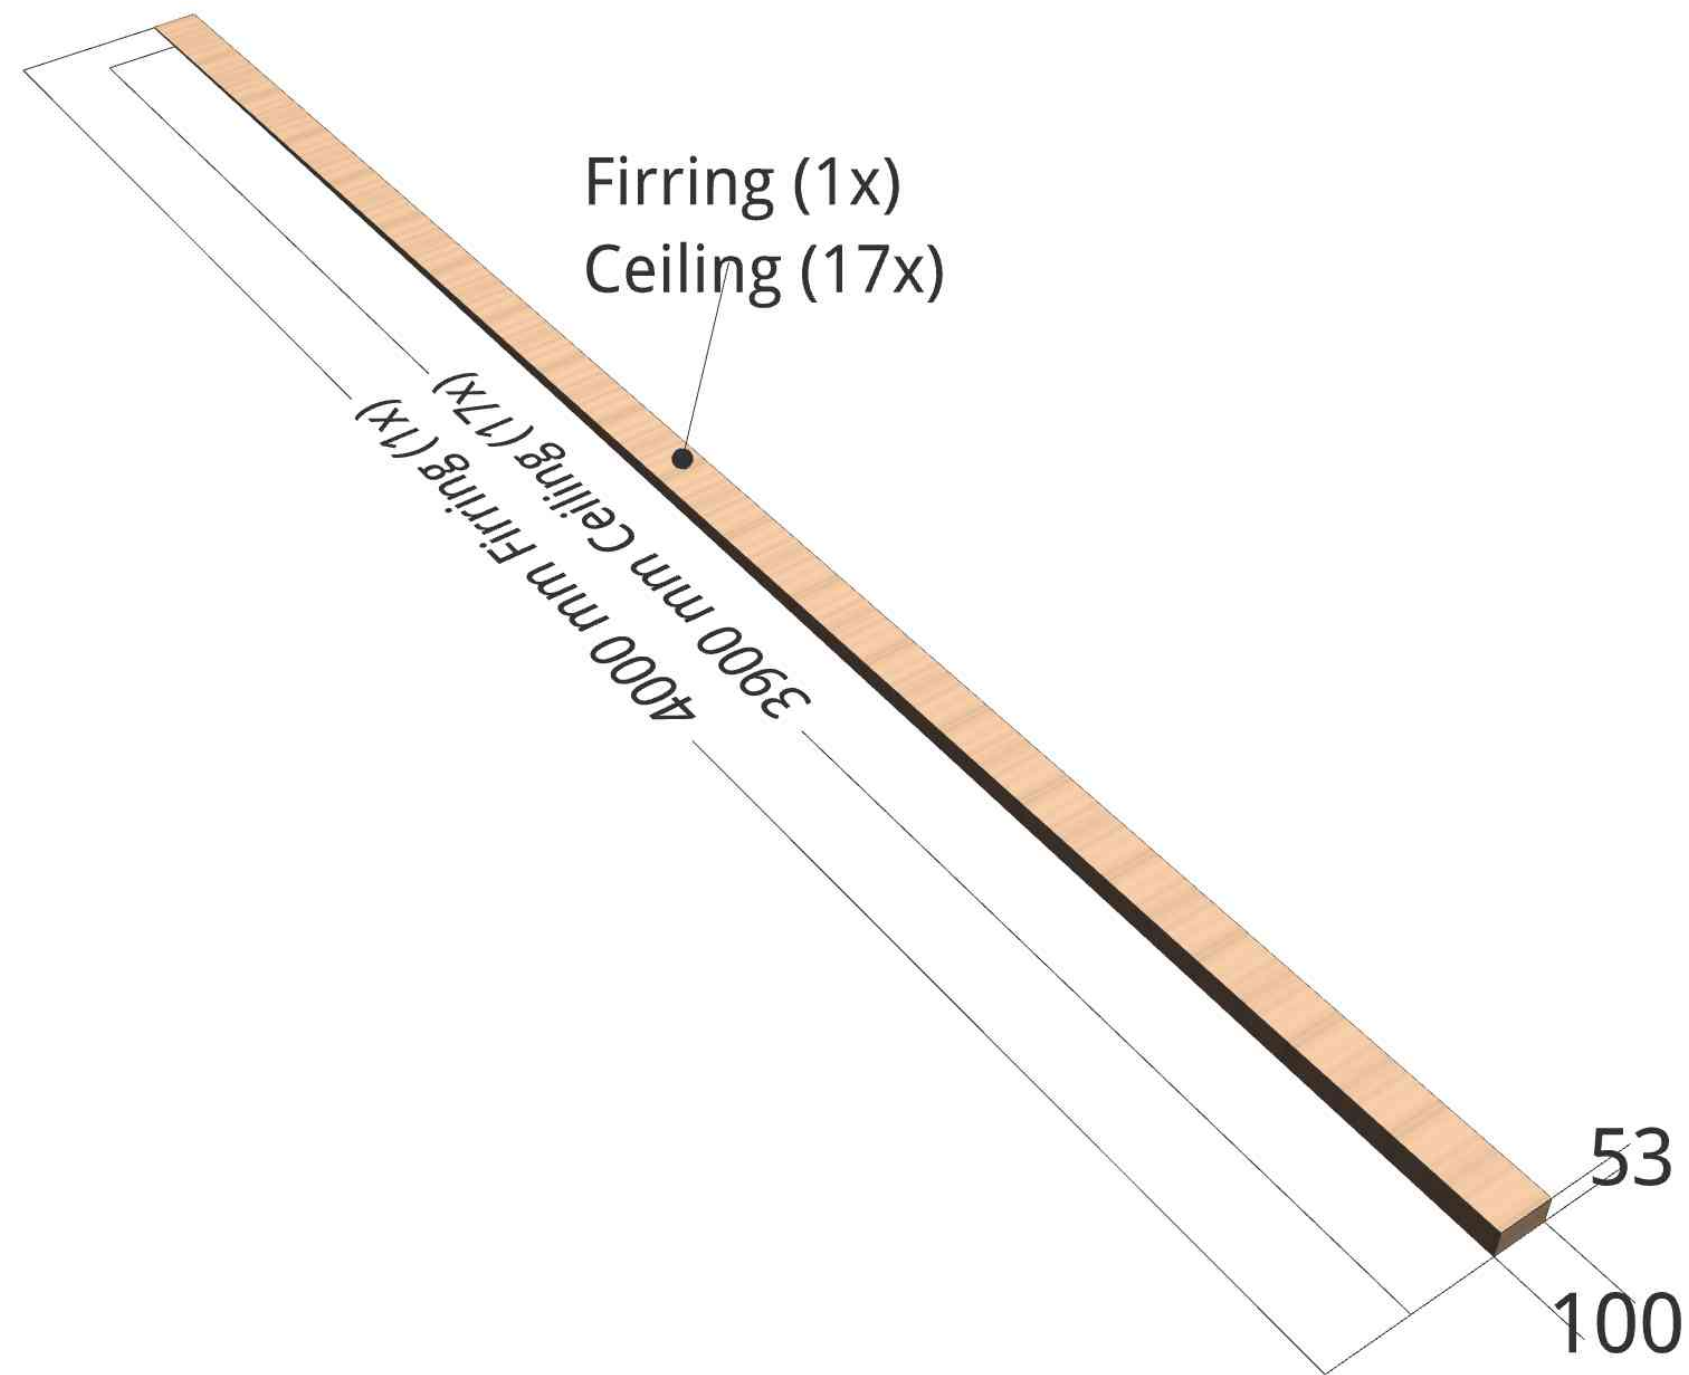

Site Address:
25 Worple Road
London
SW19 4JG
Tel: +44 (0)1234 567890

Date Issued:
Thursday, 29 September 2022

Page Number:
15

Created By:
gardenroomplanner.com

Notes:

Drawing Title:
Furring 1

Revision:
0

Site Address:
25 Worple Road
London
SW19 4JG
Tel: +44 (0)1234 567890

Date Issued:
Thursday, 29 September 2022

Page Number:
16

Created By:
gardenroomplanner.com

Notes:

Drawing Title:
Firing 2

Revision:
0

Site Address:
25 Worple Road
London
SW19 4JG
Tel: +44 (0)1234 567890

Date Issued:
Thursday, 29 September 2022