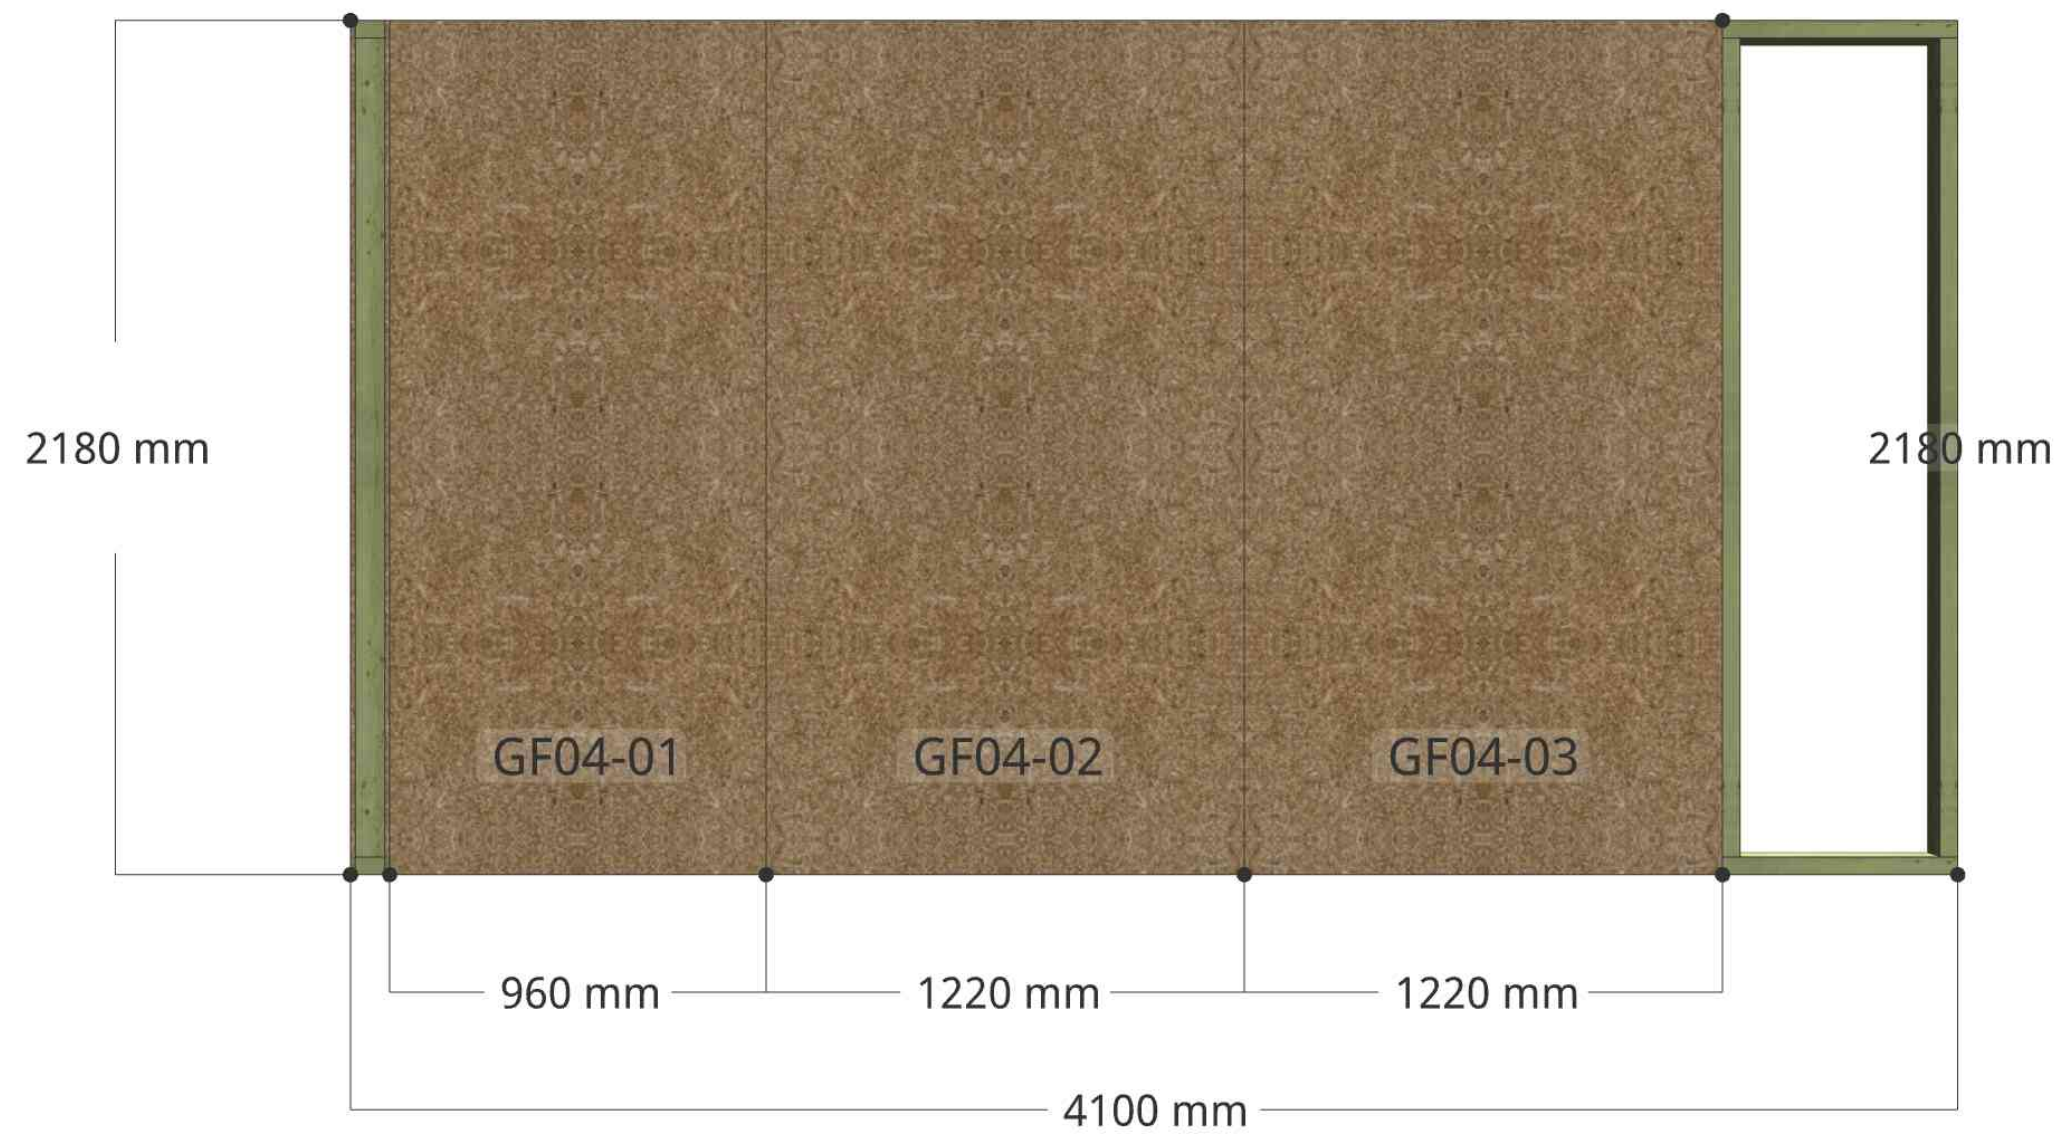

Drawing Title:
GF02 - SIP100

Revision:
0

Site Address:
25 Worple Road
London
SW19 4JG
Tel: +44 (0)1234 567890

Date Issued:
Thursday, 29 September 2022

Page Number:
7

Created By:
gardenroomplanner.com

Notes: