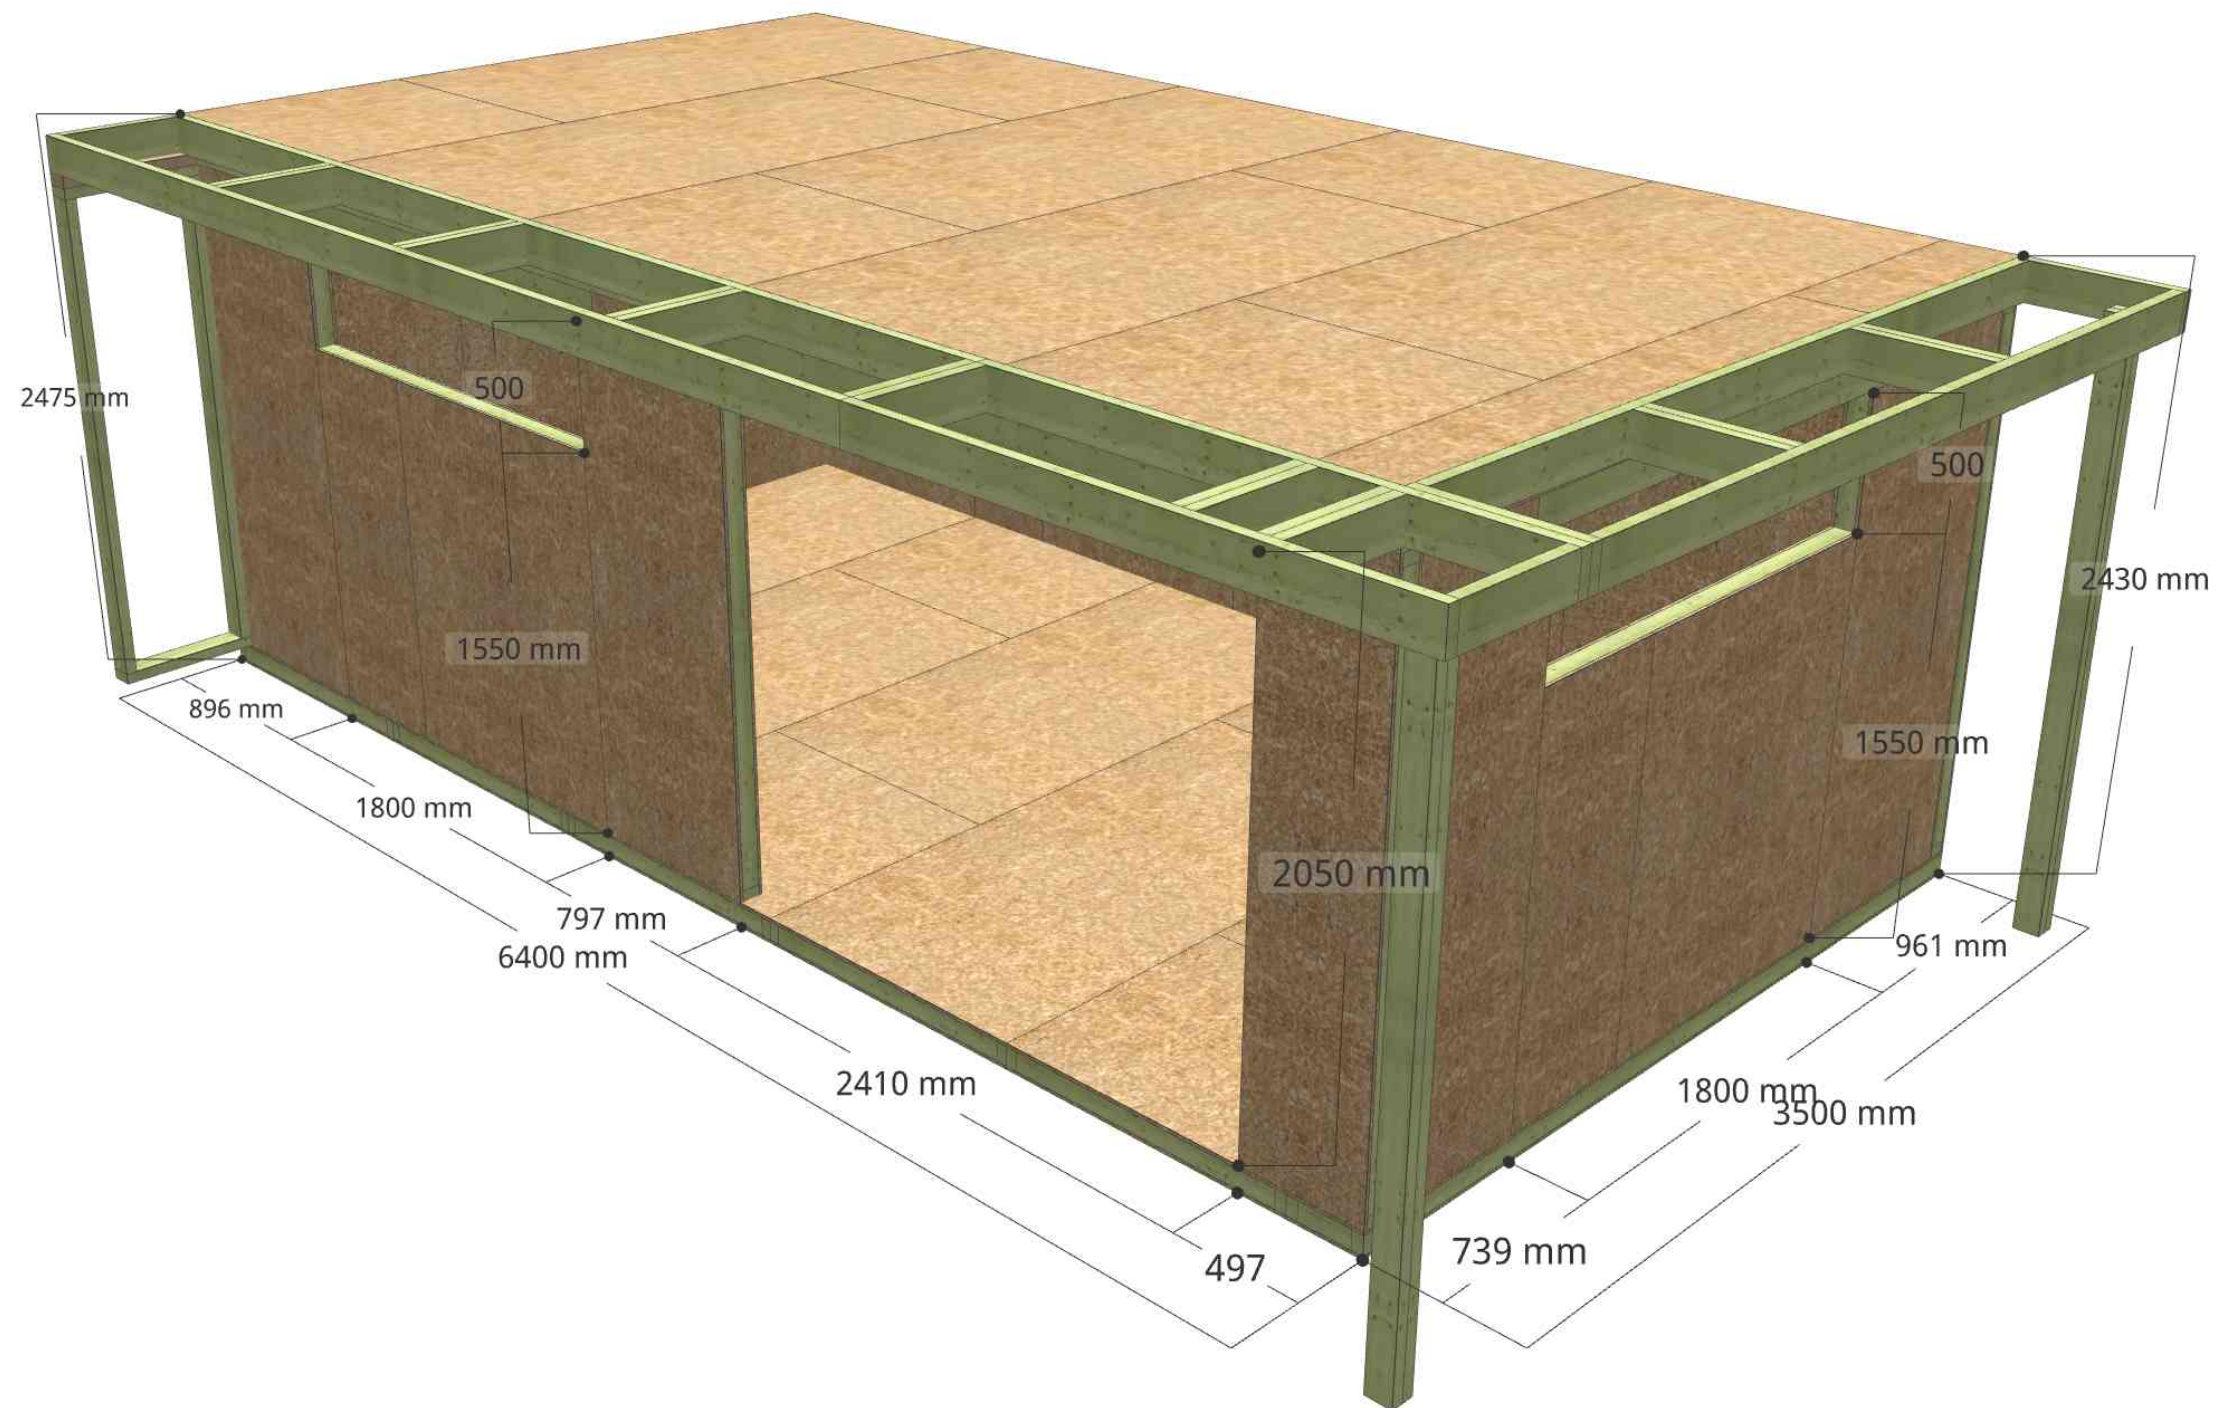

CUSTOM STUDIO ROKO

Drawing Title:
GA 1

Revision:
0

Site Address:
25 Worples Road
London
SW19 4JG
Tel: +44 (0)1234 567890

Date Issued:
Thursday, 29 September 2022

Page Number:
1

Created By:
gardenroomplanner.com

Notes: